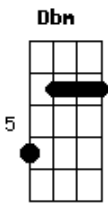

© ukulele-chords.com

© ukulele-chords.com