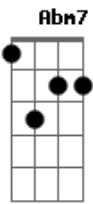

© ukulele-chords.com

© ukulele-chords.com