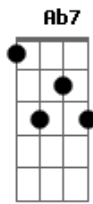

© ukulele-chords.com