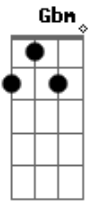

© ukulele-chords.com