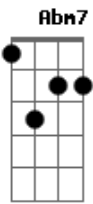

© ukulele-chords.com