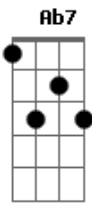

© ukulele-chords.com