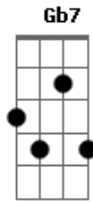

Danny Williams - A Garden In The Rain

Tom: A

Intro: Abm7 Bm7 A Abm7 Dbm Ab7 E7

A Cdim E7 A Bm7 A7
'Twas just a garden in the rain
D Cdim Dbm7 Gb7
Close to a little leafy lane
D Bm7 E7 A Gbm Bm7 E7 A Gbm D Cdim E7
A touch of color 'neath skies of gray
A Cdim E7 A Bm7 A7
The rain - drops kissed the flower beds
D Cdim Dbm7 Gb7

The blossoms raised their thirsty heads
D Bm7 E7 Bm7 Cdim A
A perfumed "Thank you" they seemed to say
Bridge
Abm7 Dbm Abm7 Cdim Abm7 Dbm
Surely here was charm beyond com - pare to view
Abm7 Bm7 A Abm7 Dbm Ab7 E7
Maybe it was just that I was there with you
A Cdim E7 A Bm7 A7
'Twas just a garden in the rain
D Cdim Dbm7 Gb7
But then the sun came out again
D Bm7 E7 Bm7 Cdim A
And sent us happily on our way

Acordes

© ukulele-chords.com

© ukulele-chords.com

© ukulele-chords.com

© ukulele-chords.com

© ukulele-chords.com

© ukulele-chords.com

© ukulele-chords.com

© ukulele-chords.com

© ukulele-chords.com

© ukulele-chords.com

© ukulele-chords.com