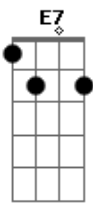

© ukulele-chords.com