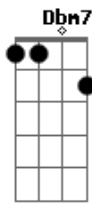

© ukulele-chords.com

© ukulele-chords.com