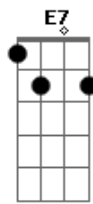

© ukulele-chords.com