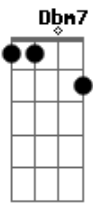

© ukulele-chords.com