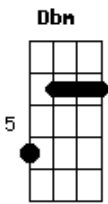

© ukulele-chords.com