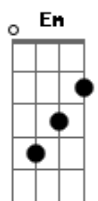

Danny Vera - Roller Coaster

tom:
 Capotraste na 2ª casa
 Intro: G Am G Am G

[Primeira Parte]

G
 Here we go
 On this rollercoaster life we know
 With those crazy highs and real deep lows
 I really don't know why

[Segunda Parte]

G
 And I will go
 To the farthest place on earth I know
 I can travel all the road, you see
 ?Cause I know you?re there with me

[Ponte 1]

Em D G
 You don't have to slow me down
 Em D G
 Cause I will always be around
 Em D G
 I will find my way back home
 Am C D
 Where magnolia grows, where magnolia grows

(G Am)

[Terceira Parte]

G
 But I guess you know
 Why I do what I do and where I go
 I try to fill an empty space inside
 But I can't do that without you

[Ponte 2]

Em D G
 You're even with me in my dreams
 Em D G
 I see a sail, the seven seas
 Em D G
 I will try to find my way
 Am
 You're always there tomorrow
 C D
 You're always there tomorrow

[Quarta Parte]

G
 Here we go

Acordes

© ukulele-chords.com

© ukulele-chords.com

© ukulele-chords.com

© ukulele-chords.com

© ukulele-chords.com