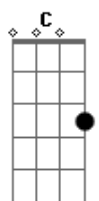

Danny Vera - Roller Coaster

tom:
 Capotraste na 2ª casa
 Intro: G Am G Am G

[Primeira Parte]

G
 Here we go
 On this rollercoaster life we know
 With those crazy highs and real deep lows
 I really don't know why

[Segunda Parte]

G
 And I will go
 To the farthest place on earth I know
 I can travel all the road, you see
 ?Cause I know you?re there with me

[Ponte 1]

Em D G
 You don't have to slow me down
 Em D G
 Cause I will always be around
 Em D G
 I will find my way back home
 Am C D
 Where magnolia grows, where magnolia grows

(G Am)

[Terceira Parte]

G
 But I guess you know
 Why I do what I do and where I go
 I try to fill an empty space inside
 But I can't do that without you

[Ponte 2]

Em D G
 You're even with me in my dreams
 Em D G
 I see a sail, the seven seas
 Em D G
 I will try to find my way
 Am
 You're always there tomorrow
 C D
 You're always there tomorrow

[Quarta Parte]

G
 Here we go

Acordes

© ukulele-chords.com

© ukulele-chords.com

© ukulele-chords.com

© ukulele-chords.com

© ukulele-chords.com