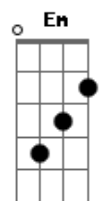

Danny Vera - Roller Coaster

tom:
 Capotraste na 2ª casa
 Intro: G Am G Am G

[Primeira Parte]

G
 Here we go
 On this rollercoaster life we know
 With those crazy highs and real deep lows
 I really don't know why

[Segunda Parte]

G
 And I will go
 To the farthest place on earth I know
 I can travel all the road, you see
 ?Cause I know you?re there with me

[Ponte 1]

Em D G
 You don't have to slow me down
 Em D G
 Cause I will always be around
 Em D G
 I will find my way back home
 Am C D
 Where magnolia grows, where magnolia grows

(G Am)

[Terceira Parte]

G
 But I guess you know
 Why I do what I do and where I go
 I try to fill an empty space inside
 But I can't do that without you

[Ponte 2]

Em D G
 You're even with me in my dreams
 Em D G
 I see a sail, the seven seas
 Em D G
 I will try to find my way
 Am
 You're always there tomorrow
 C D
 You're always there tomorrow

[Quarta Parte]

G
 Here we go

Acordes

© ukulele-chords.com

© ukulele-chords.com

© ukulele-chords.com

© ukulele-chords.com

© ukulele-chords.com