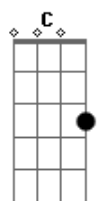

Danny Vera - Roller Coaster

tom:
 Capotraste na 2ª casa
 Intro: G Am G Am G

[Primeira Parte]

G
 Here we go
 On this rollercoaster life we know
 With those crazy highs and real deep lows
 I really don't know why

(G Am)

[Terceira Parte]

G
 But I guess you know
 Why I do what I do and where I go
 I try to fill an empty space inside
 But I can't do that without you

[Ponte 2]

Em D G
 You're even with me in my dreams
 Em D G
 I see a sail, the seven seas
 Em D G
 I will try to find my way
 Am
 You're always there tomorrow
 C D
 You're always there tomorrow

[Quarta Parte]

G
 Here we go

Acordes

© ukulele-chords.com

© ukulele-chords.com

© ukulele-chords.com

© ukulele-chords.com

© ukulele-chords.com