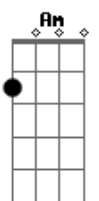

Danny Vera - Roller Coaster

tom:
 Capotraste na 2ª casa
 Intro: G Am G Am G

[Primeira Parte]

G
 Here we go
 On this rollercoaster life we know
 With those crazy highs and real deep lows
 I really don't know why

(G Am)

[Terceira Parte]

G
 But I guess you know
 Why I do what I do and where I go
 I try to fill an empty space inside
 But I can't do that without you

[Ponte 2]

Em D G
 You're even with me in my dreams
 Em D G
 I see a sail, the seven seas
 Em D G
 I will try to find my way
 Am
 You're always there tomorrow
 C D
 You're always there tomorrow

[Quarta Parte]

G
 Here we go

Acordes

© ukulele-chords.com

© ukulele-chords.com

© ukulele-chords.com

© ukulele-chords.com

© ukulele-chords.com