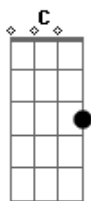

© ukulele-chords.com