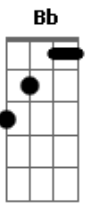

© ukulele-chords.com