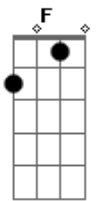

(refrão)

Eb F G
Baby, I compare you to a kiss from a rose on the gray
Eb F G
Ooh, the more I get of you the stranger it feels, yeah
Eb F Eb F
G
Now that your rose is in bloom, a light hits the gloom on the gray

G Eb F G
There is so much a man can tell you, so much he can say
Eb F G
You remain my power, my pleasure, my pain
Eb F
Baby, to me you're like a growin' addiction that I can't deny
Eb F
Won't you tell me is--that healthy, babe?
G Gm Eb F
Did you know that when it snows my eyes become larger
Eb F G

And the light that you shine can't be seen?

(refrão)

Eb F G
Baby, I compare you to a kiss from a rose on the gray
Eb F G
Ooh, the more I get of you the stranger it feels, yeah
Eb F Eb F
G
Now that your rose is in bloom, a light hits the gloom on the gray

[Conselho: quando sair do Arranjo, note que a melodia continuará no F. Faça no Arranjo o F variante do C (x87565) e na Ponte conseguinte o F variante do E]

(ponte)

F C Bb F
I've been kissed by a rose on the gray
C Bb G
I've been kissed by a rose on the gray

Eb F G
There is so much a man can tell you, so much he can say
Eb F G
You remain my power, my pleasure, my pain
Eb F
G
Baby, to me you're like a growin' addiction that I can't deny
Eb F
Won't you tell me is--that healthy, babe?
G Gm Eb F
Did you know that when it snows my eyes become larger
Eb F G
And the light that you shine can't be seen?

Acordes

© ukulele-chords.com