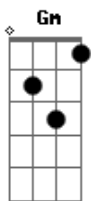

© ukulele-chords.com