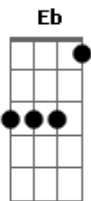

© ukulele-chords.com