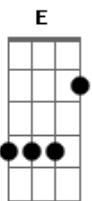

© ukulele-chords.com