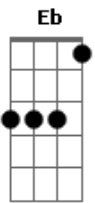

© ukulele-chords.com