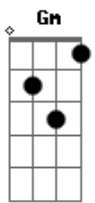

© ukulele-chords.com