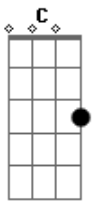

© ukulele-chords.com