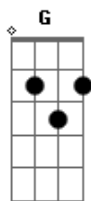

© ukulele-chords.com

© ukulele-chords.com