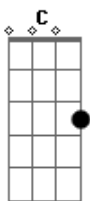

© ukulele-chords.com