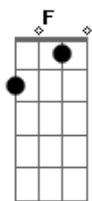

(refrão)

Eb F G
Baby, I compare you to a kiss from a rose on the gray
Eb F G
Ooh, the more I get of you the stranger it feels, yeah
Eb F Eb F
G
Now that your rose is in bloom, a light hits the gloom on the gray

G Eb F G
There is so much a man can tell you, so much he can say
Eb F G
You remain my power, my pleasure, my pain
Eb F
Baby, to me you're like a growin' addiction that I can't deny
Eb F
Won't you tell me is--that healthy, babe?
G Gm Eb F
Did you know that when it snows my eyes become larger
Eb F G

And the light that you shine can't be seen?

(refrão)

Eb F G
Baby, I compare you to a kiss from a rose on the gray
Eb F G
Ooh, the more I get of you the stranger it feels, yeah
Eb F Eb F
G
Now that your rose is in bloom, a light hits the gloom on the gray

[Conselho: quando sair do Arranjo, note que a melodia continuará no F. Faça no Arranjo o F variante do C (x87565) e na Ponte conseguinte o F variante do E]

(ponte)

F C Bb F
I've been kissed by a rose on the gray
C Bb G
I've been kissed by a rose on the gray
Eb F G
There is so much a man can tell you, so much he can say
Eb F G
You remain my power, my pleasure, my pain
Eb F
G
Baby, to me you're like a growin' addiction that I can't deny
Eb F
Won't you tell me is--that healthy, babe?
G Gm Eb F
Did you know that when it snows my eyes become larger
Eb F G
And the light that you shine can't be seen?

Acordes