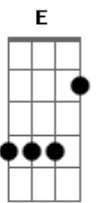

© ukulele-chords.com