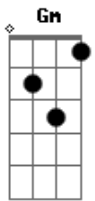

© ukulele-chords.com