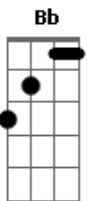

© ukulele-chords.com