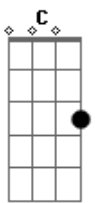

© ukulele-chords.com