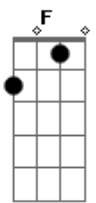

(refrão)

Eb F G
Baby, I compare you to a kiss from a rose on the gray
Eb F G
Ooh, the more I get of you the stranger it feels, yeah
Eb F Eb F
G
Now that your rose is in bloom, a light hits the gloom on the gray

G Eb F G
There is so much a man can tell you, so much he can say
Eb F G
You remain my power, my pleasure, my pain
Eb F
Baby, to me you're like a growin' addiction that I can't deny
Eb F
Won't you tell me is--that healthy, babe?
G Gm Eb F
Did you know that when it snows my eyes become larger
Eb F G

And the light that you shine can't be seen?

(refrão)

Eb F G
Baby, I compare you to a kiss from a rose on the gray
Eb F G
Ooh, the more I get of you the stranger it feels, yeah
Eb F Eb F
G
Now that your rose is in bloom, a light hits the gloom on the gray

[Conselho: quando sair do Arranjo, note que a melodia continuará no F. Faça no Arranjo o F variante do C (x87565) e na Ponte conseguinte o F variante do E]

(ponte)

F C Bb F
I've been kissed by a rose on the gray
C Bb G
I've been kissed by a rose on the gray
Eb F G
There is so much a man can tell you, so much he can say
Eb F G
You remain my power, my pleasure, my pain
Eb F
G
Baby, to me you're like a growin' addiction that I can't deny
Eb F
Won't you tell me is--that healthy, babe?
G Gm Eb F
Did you know that when it snows my eyes become larger
Eb F G
And the light that you shine can't be seen?

Acordes

© ukulele-chords.com