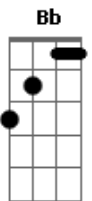

© ukulele-chords.com