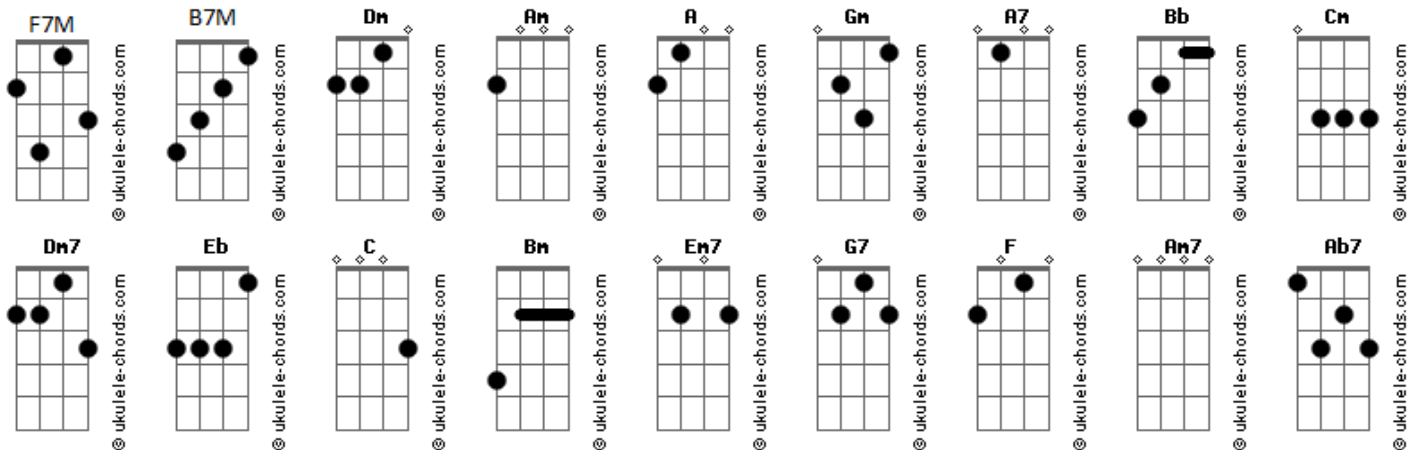

Gbm7 Bm7
Lay down your pride, lay down with me

F7M
So ugly but you love me
Am7 Ab7
Keep nobody else above me
Gm7 Gbm7 Bm
And that's why I keep you around
F7M
Ain't it funny, now you're money
Am7 Abm7
Act like you don't know nobody
Gm7 Gbm7 Bm7 F F7M
What goes round gon' come back around

Gm Am7 Abm7 Gm7
It's never over until life ends
Gbm7 Bm7 F7M
Lay down beside me, do it again
Am7 Abm7 Gm7
It's never over until life ends, yeah
Gbm7 Bm7
Lay down beside me

F F7M Dm7 G7
You're my violet in the sun
Eb7 Bb
You're the chosen one
You're my violet in the sun
D
You're the chosen one
D G F Am G Gm7 Gbm7 Gm7
You're my violet in the sun
F Am7 G7 Gm7
You're the chosen one

Too much shared between us
Gbm7 Bm7
Saved my soul like Jesus
F
Can't quit you, you're like drugs
Am7 G7
Swear I tried to clean up
Gm7
Too much shared between us
Gbm7 G7
Saved my soul like Jesus

Acordes