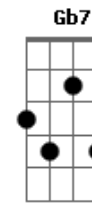

[Verse 2]

Fm Gm Gb
Sex in the air, deep in despair
Dm Db
Could you please act like you're unaware?
Fm Gm Gb Db Gb7
But we both know I'm just a dog chasin' his bone
Fm Gm Gb Dm Db
Please understand, I'm just a man that's nearly figured out
his master plan
Fm Gm Gb
Just stick around and you gon' see
Db Gb7
Worth every pound

© ukulele-chords.com

© ukulele-chords.com

© ukulele-chords.com

© ukulele-chords.com

© ukulele-chords.com

© ukulele-chords.com

Fm Gm Gb Db Gb7
You're all you need, I've seen it, you're able
Fm Gm Gb Dm Db
Please do not lean on me, I'm unstable
Fm Gm Gb Db Gb7
You're all you need, I've seen it, you're able