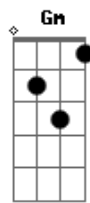

© ukulele-chords.com