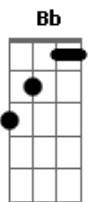

© ukulele-chords.com