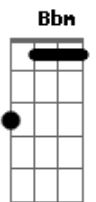

© ukulele-chords.com