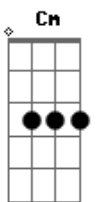

© ukulele-chords.com