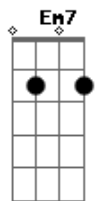

© ukulele-chords.com