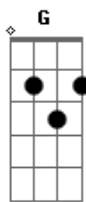

© ukulele-chords.com