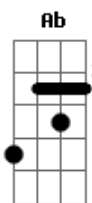

© ukulele-chords.com