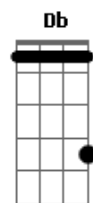

© ukulele-chords.com