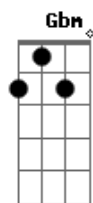

© ukulele-chords.com