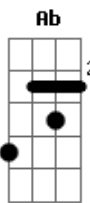

Danger Danger - Beat The Bullet

tom:
 Gb (forma dos acordes no tom de G)
 Afinação: Eb Ab Db Gb Bb Eb

There comes a time
 A man's gotta draw the line
 When push comes to shove
 I'm always a step behind
 Rattlesnake sister
 You're a voodoo child
 I've been sleepin' with the devil
 And I don't know why
 Here comes the time
 This man's gonna draw the line

You can't shoot me down
 Beat the bullet
 Ready aim fire
 Pull it!

[Final] D E Gbm Bm Db Gbm

Acordes

© ukulele-chords.com

© ukulele-chords.com

© ukulele-chords.com

© ukulele-chords.com

© ukulele-chords.com