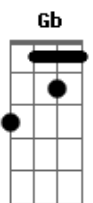

Danger Danger - Beat The Bullet

tom:
Gb (forma dos acordes no tom de G)
Afinação: Eb Ab Db Gb Bb Eb

There comes a time
A man's gotta draw the line
When push comes to shove
I'm always a step behind
Rattlesnake sister
You're a voodoo child
I've been sleepin' with the devil
And I don't know why
Here comes the time
This man's gonna draw the line

[Pré-Refrão]

You put a target on my heart
Go ahead
Take your best shot
Whoa oh I'm gonna

[Refrão]

Beat the bullet
You can't shoot me down
Beat the bullet
Ready aim fire
C'mon and blow me away!

Caught in a game
Where love never had a chance
You cut the cards
And I held the losin' hand

[Pré-Refrão]

You put a target on my heart
Go ahead

Take your best shot
Whoa oh I'm gonna

[Refrão]

Beat the bullet
You can't shoot me down
Beat the bullet
Ready aim fire
C'mon and blow me away!

[Solo] Bm Gbm Bm Gbm A E
Bm Gbm A Bm Db

You put a target on my heart
But girl, you'll never get
That far
Whoa oh I'm gonna

Beat the bullet
Beat the bullet

Ready aim fire
Pull it!
You can't shoot me down
Beat the bullet
Ready aim fire
Pull it!

You can't shoot me down
Beat the bullet
Ready aim fire
Pull it!

[Final] D E Gbm Bm Db Gbm

Acordes

© ukulele-chords.com