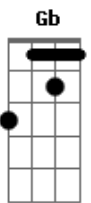

Danger Danger - Beat The Bullet

tom:
Gb (forma dos acordes no tom de G)
Afinação: Eb Ab Db Gb Bb Eb

There comes a time
A man's gotta draw the line
When push comes to shove
I'm always a step behind
Rattlesnake sister
You're a voodoo child
I've been sleepin' with the devil
And I don't know why
Here comes the time
This man's gonna draw the line

[Pré-Refrão]

You put a target on my heart
Go ahead
Take your best shot
Whoa oh I'm gonna

[Refrão]

Beat the bullet
You can't shoot me down
Beat the bullet
Ready aim fire
C'mon and blow me away!

Caught in a game
Where love never had a chance
You cut the cards
And I held the losin' hand

[Pré-Refrão]

You put a target on my heart
Go ahead

Take your best shot
Whoa oh I'm gonna

[Refrão]

Beat the bullet
You can't shoot me down
Beat the bullet
Ready aim fire
C'mon and blow me away!

[Solo] Bm Gbm Bm Gbm A E
Bm Gbm A Bm Db

You put a target on my heart
But girl, you'll never get

That far
Whoa oh I'm gonna

Beat the bullet
Beat the bullet

Ready aim fire
Pull it!
You can't shoot me down
Beat the bullet
Ready aim fire
Pull it!

You can't shoot me down
Beat the bullet
Ready aim fire
Pull it!

[Final] D E Gbm Bm Db Gbm

Acordes

© ukulele-chords.com