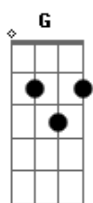

# Danger Danger - Beat The Bullet

tom:  
 Gb (forma dos acordes no tom de G )  
 Afinação: Eb Ab Db Gb Bb Eb

There comes a time  
 A man's gotta draw the line  
 When push comes to shove  
 I'm always a step behind  
 Rattlesnake sister  
 You're a voodoo child  
 I've been sleepin' with the devil  
 And I don't know why  
 Here comes the time  
 This man's gonna draw the line

Beat the bullet  
 You can't shoot me down  
 Beat the bullet  
 Ready aim fire  
 C'mon and blow me away!

[Solo] Bm Gbm Bm Gbm A E  
 Bm Gbm A Bm Db

You put a target on my heart  
 But girl, you'll never get  
 That far  
 Whoa oh I'm gonna

Beat the bullet  
 Beat the bullet

Ready aim fire  
 Pull it!  
 You can't shoot me down  
 Beat the bullet  
 Ready aim fire  
 Pull it!

You can't shoot me down  
 Beat the bullet  
 Ready aim fire  
 Pull it!