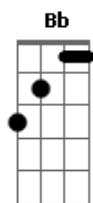

© ukulele-chords.com