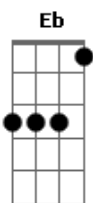

Danger Danger - Beat The Bullet

tom:
 Gb (forma dos acordes no tom de G)
 Afinação: Eb Ab Db Gb Bb Eb

There comes a time
 A man's gotta draw the line
 When push comes to shove
 I'm always a step behind
 Rattlesnake sister
 You're a voodoo child
 I've been sleepin' with the devil
 And I don't know why
 Here comes the time
 This man's gonna draw the line

You put a target on my heart
 But girl, you'll never get
 That far
 Whoa oh I'm gonna

Beat the bullet
 Beat the bullet

Ready aim fire
 Pull it!
 You can't shoot me down
 Beat the bullet
 Ready aim fire
 Pull it!

You can't shoot me down
 Beat the bullet
 Ready aim fire
 Pull it!

[Final] D E Gbm Bm Db Gbm

Acordes

© ukulele-chords.com

© ukulele-chords.com

© ukulele-chords.com

© ukulele-chords.com

© ukulele-chords.com