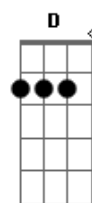

© ukulele-chords.com