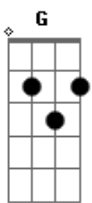

© ukulele-chords.com