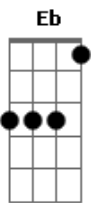

Danger Danger - Beat The Bullet

tom:
 Gb (forma dos acordes no tom de G)
 Afinação: Eb Ab Db Gb Bb Eb

There comes a time
 A man's gotta draw the line
 When push comes to shove
 I'm always a step behind
 Rattlesnake sister
 You're a voodoo child
 I've been sleepin' with the devil
 And I don't know why
 Here comes the time
 This man's gonna draw the line

You put a target on my heart
 But girl, you'll never get

That far
 Whoa oh I'm gonna

Beat the bullet
 Beat the bullet

Ready aim fire
 Pull it!
 You can't shoot me down
 Beat the bullet
 Ready aim fire
 Pull it!

You can't shoot me down
 Beat the bullet
 Ready aim fire
 Pull it!

[Final] D E Gbm Bm Db Gbm

Acordes

© ukulele-chords.com

© ukulele-chords.com

© ukulele-chords.com

© ukulele-chords.com

© ukulele-chords.com