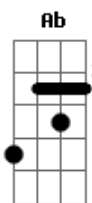

Danger Danger - Beat The Bullet

tom:
 Gb (forma dos acordes no tom de G)
 Afinação: Eb Ab Db Gb Bb Eb

There comes a time
 A man's gotta draw the line
 When push comes to shove
 I'm always a step behind
 Rattlesnake sister
 You're a voodoo child
 I've been sleepin' with the devil
 And I don't know why
 Here comes the time
 This man's gonna draw the line

You can't shoot me down
 Beat the bullet
 Ready aim fire
 Pull it!

[Final] D E Gbm Bm Db Gbm

Acordes

© ukulele-chords.com

© ukulele-chords.com

© ukulele-chords.com

© ukulele-chords.com

© ukulele-chords.com