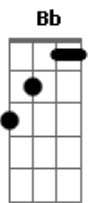

Danger Danger - Beat The Bullet

tom:
 Gb (forma dos acordes no tom de G)
 Afinação: Eb Ab Db Gb Bb Eb

There comes a time
 A man's gotta draw the line
 When push comes to shove
 I'm always a step behind
 Rattlesnake sister
 You're a voodoo child
 I've been sleepin' with the devil
 And I don't know why
 Here comes the time
 This man's gonna draw the line

You put a target on my heart
 But girl, you'll never get

That far
 Whoa oh I'm gonna

Beat the bullet
 Beat the bullet

Ready aim fire
 Pull it!
 You can't shoot me down
 Beat the bullet
 Ready aim fire
 Pull it!

You can't shoot me down
 Beat the bullet
 Ready aim fire
 Pull it!

[Final] D E Gbm Bm Db Gbm

Acordes

© ukulele-chords.com

© ukulele-chords.com

© ukulele-chords.com

© ukulele-chords.com

© ukulele-chords.com