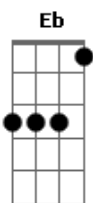

© ukulele-chords.com