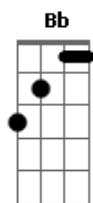

Danger Danger - Beat The Bullet

tom:
 Gb (forma dos acordes no tom de G)
 Afinação: Eb Ab Db Gb Bb Eb

There comes a time
 A man's gotta draw the line
 When push comes to shove
 I'm always a step behind
 Rattlesnake sister
 You're a voodoo child
 I've been sleepin' with the devil
 And I don't know why
 Here comes the time
 This man's gonna draw the line

You can't shoot me down
 Beat the bullet
 Ready aim fire
 Pull it!

[Final] D E Gbm Bm Db Gbm

Acordes

© ukulele-chords.com

© ukulele-chords.com

© ukulele-chords.com

© ukulele-chords.com

© ukulele-chords.com