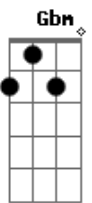

© ukulele-chords.com