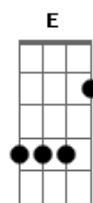

© ukulele-chords.com