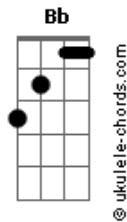

# Dan + Shay - I Should Probably Go To Bed

tom:

Db (forma dos acordes no tom de C )

Capostrate na 1ª casa

Intro: C E7 Am F

[Primeira Parte]

C E7 Am  
All of my friends finally convinced  
F  
Me to get out of the house  
C E7 Am  
To help me?forget,?to help me?move on  
F  
Then I heard you're back in town

[Segunda Parte]

C E7 Am  
So I don't undo the got-over-you  
F

C E7  
That I took so long to find  
'Cause all it would take

Am F  
Is seein' your face and I'd forget

[Refrão]

C E7

## Acordes

I should probably go to bed (Ah ah)

Am  
I should probably turn off my phone  
F C E7

I should quit while I'm ahead (Ah ah)  
Am F

I should probably leave you alo-one

C  
'Cause I know in the mornin'