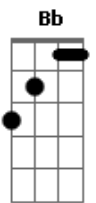

© ukulele-chords.com