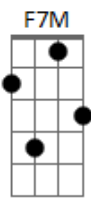

Damien Rice - Lonely

Tom: **C**

The whole song is played the same way, the chords are strummed as well in the chorus

The chords used are

F7M - X03210
C - X32010
G - 320010

Acordes

© ukulele-chords.com

© ukulele-chords.com