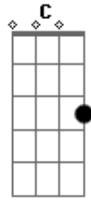

© ukulele-chords.com