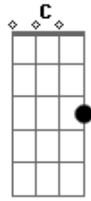

Damien Rice - Lonely

Tom: **C**

The whole song is played the same way, the chords are strummed as well in the chorus

The chords used are

F7M - X03210
C - X32010
G - 320010

Acordes

© ukulele-chords.com

© ukulele-chords.com