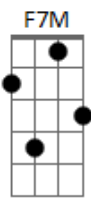

© ukulele-chords.com