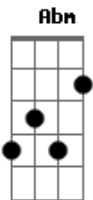

© ukulele-chords.com