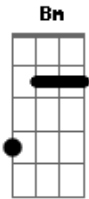

© ukulele-chords.com