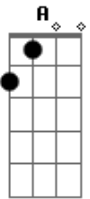

© ukulele-chords.com