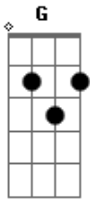

© ukulele-chords.com

© ukulele-chords.com