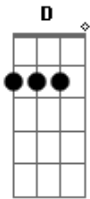

Damien Fernandez - Forever

Tom: D

Intro: G D A Bm7

G D
Take a look inside your heart
A Bm
What do you see is it you and me
G A
Bm
Write a book of words apart, that I couldn't speak so out of reach
G D A Bm
When I touch you here I know, your all that feels like home
G D A
No I could never leave you ever

G D A (Bm)
Girl you know that I'll be by your side forever
G D A (Bm)
And you know why I'll be by your side forever
G D A (Bm)
Girl you know that I'll be by your side forever
G D A (Bm)
Forever

G D A (Bm)
Now I'm riding on a space train out to the moon
G A Bm
Wish that I could be somewhere better with you, all I wanna do

G D A Bm
She's got a smile like candy at the fair, Pure secret love just so rare
G D A (Bm)
That I die all the while were not together

G D A (Bm)
Girl you know that I'll be by your side forever
G D A (Bm)
And you know why I'll be by your side forever
G D A (Bm)
Girl you know that I'll be by your side forever
G D A (Bm)
Forever

Em D A Bm7
You already know your all that I ever wanted for
G D A
And I wont let you go

G D A (Bm)
Girl you know that I'll be by your side forever
G D A (Bm)
And you know why I'll be by your side forever
G D A (Bm)
Girl you know that I'll be by your side forever
G D A (Bm)
Forever

Acordes