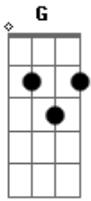

Damian Marley - Pimpa's Paradise

Tom: C
Intro:

(Música Inteira: Am G)

Am G
She loves to party, have a good time
Am E7
She looks so hearty, feeling fine
Am G

She loves to smoke, sometimes shifting coke
F E7
Hey...she'd be laughing when there ain't no joke

Refrão:
Am G
Pimpa's paradise! that's all she was now
F E7
Pimpa's paradise! that's all she was
Am G
Pimpa's paradise! that's all she was now
F E7
Pimpa's paradise! that's all she was

Acordes

© ukulele-chords.com