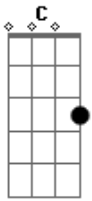

# Damian Marley - Pimpa's Paradise

Tom: C  
Intro:

( Música Inteira: Am G )

Am G  
She loves to party, have a good time  
Am E7  
She looks so hearty, feeling fine  
Am G

She loves to smoke, sometimes shifting coke  
F E7  
Hey...she'd be laughing when there ain't no joke

Refrão:  
Am G  
Pimpa's paradise! that's all she was now  
F E7  
Pimpa's paradise! that's all she was  
Am G  
Pimpa's paradise! that's all she was now  
F E7  
Pimpa's paradise! that's all she was