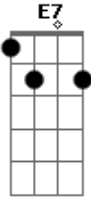

© ukulele-chords.com