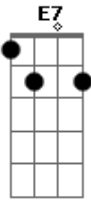

© ukulele-chords.com