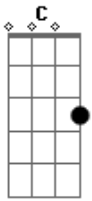

Damian Marley - Pimpa's Paradise

Tom: C
Intro:

(Música Inteira: Am G)

Am G
She loves to party, have a good time
Am E7
She looks so hearty, feeling fine
Am G

She loves to smoke, sometimes shifting coke
F E7
Hey...she'd be laughing when there ain't no joke

Refrão:
Am G
Pimpa's paradise! that's all she was now
F E7
Pimpa's paradise! that's all she was
Am G
Pimpa's paradise! that's all she was now
F E7
Pimpa's paradise! that's all she was

Acordes

© ukulele-chords.com