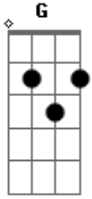

Damian Marley - Pimpa's Paradise

Tom: C
Intro:

C G
She loves to party, have a good time
F G
She looks so hearty, feeling fine
C G
She loves to smoke, sometimes shifting coke
F G

She's laughing when there ain't no joke

Chorus:
C G
Pimpass paradise, That's all she was now
F G
Pimpass paradise, That's all she was
C G
Pimpass paradise, That's all she was, now
F G
Pimpass paradise, That's all she was

Acordes

© ukulele-chords.com