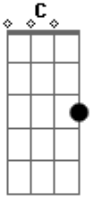

Damian Marley - Pimpa's Paradise

Tom: **C**
Intro:

C **G**
She loves to party, have a good time
F **G**
She looks so hearty, feeling fine
C **G**
She loves to smoke, sometimes shifting coke
F **G**

She's laughing when there ain't no joke

Chorus:
C **G**
Pimpass paradise, That's all she was now
F **G**
Pimpass paradise, That's all she was
C **G**
Pimpass paradise, That's all she was, now
F **G**
Pimpass paradise, That's all she was

Acordes

© ukulele-chords.com