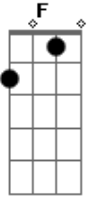

© ukulele-chords.com