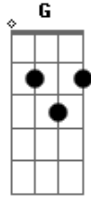

Damian Marley - Pimpa's Paradise

Tom: C
Intro:

C G
She loves to party, have a good time
F G
She looks so hearty, feeling fine
C G
She loves to smoke, sometimes shifting coke
F G

She's laughing when there ain't no joke

Chorus:

C G
Pimpass paradise, That's all she was now
F G
Pimpass paradise, That's all she was
C G
Pimpass paradise, That's all she was, now
F G
Pimpass paradise, That's all she was

Acordes

© ukulele-chords.com