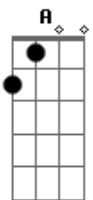

© ukulele-chords.com