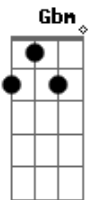

© ukulele-chords.com