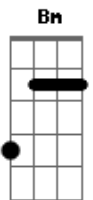

Damian Marley - Autumn Leaves

tom:

Bm

Oh Autumn seems to never end
Gbm Bm
Leaves are always brown
Gbm Bm
Summer seems to never tend
Gbm Bm
To ever come around
A Bm
Spring times are for beginnings
A Bm
When true love is found
A Bm
Winters are for finishings
A Bm
True love stands its grounds
Gbm Bm
Now I hear no happy songs
Gbm Bm
Birds have all gone south
Gbm Bm
Bright green pastures drying up
Gbm Bm
And plenty turn to drought
D Bm
Life is full of ups and downs
D Bm
The carousels of love
D Bm
Good times, bad times, smiles, and frowns
D Bm Gbm Bm Gbm
Don't give up on me
D Bm Gbm Bm Gbm

Don't give up on me
Gbm Bm
Time flies by while having fun
Gbm Bm
It's all gone in a wink
Gbm Bm
And now the days feel more like months
Gbm Bm
Don't know what to think
D Bm
Life is full of ups and downs
D Bm
The carousels of love
D Bm D
Good times, bad times, smiles, and frowns
E Gbm Bm Gbm
Don't give up on me
Bm Gbm Bm Gbm Bm D E D Bm D Bm D Bm
Don't give up on me
Gbm Bm
Time flies by while having fun
Gbm Bm
It's all gone in a wink
Gbm Bm
Now the days feel more like months
Gbm Bm B
Who knows what to think?
D Bm
Life is full of ups and downs
D Bm
The carousel of love
D Bm
Good times, bad times, smiles, and frowns
D Bm Em Gbm Bm
Darling, don't give up on me
Bm Gbm Bm
Don't give up on me

Acordes

© ukulele-chords.com