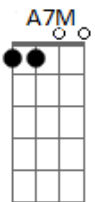

Damian Marley - Autumn Leaves

tom:

Bm

Oh Autumn seems to never end
Gbm7 Bm7
Leaves are always brown
Gbm Bm
Summer seems to never tend
Gbm7 Bm7
To ever come around
A7M Bm7
Spring times are for beginnings
A7M Bm7
When true love is found
A7M Bm7
Winters are for finishings
A7M Bm7
True love stands its grounds
Gbm7 Bm7
Now I hear no happy songs
Gbm7 Bm7
Birds have all gone south
Gbm7 Bm
Bright green pastures drying up
Gbm7 Bm7
And plenty turn to drought
D7M Bm
Life is full of ups and downs
D7M Bm
The carousels of love
D Bm
Good times, bad times, smiles, and frowns
D Bm Gbm Bm Gbm
Don't give up on me
D Bm Gbm Bm Gbm

Don't give up on me
Gbm Bm
Time flies by while having fun
Gbm Bm
It's all gone in a wink
Gbm Bm
And now the days feel more like months
Gbm Bm
Don't know what to think
D Bm
Life is full of ups and downs
D Bm
The carousels of love
D Bm D
Good times, bad times, smiles, and frowns
E Gbm Bm Gbm
Don't give up on me
Bm Gbm Bm Gbm Bm D E D Bm D Bm D Bm
Don't give up on me
Gbm Bm
Time flies by while having fun
Gbm Bm
It's all gone in a wink
Gbm Bm
Now the days feel more like months
Gbm Bm B
Who knows what to think?
D Bm
Life is full of ups and downs
D Bm
The carousel of love
D Bm
Good times, bad times, smiles, and frowns
D Bm Em Gbm Bm
Darling, don't give up on me
Bm Gbm Bm
Don't give up on me

Acordes

© ukulele-chords.com