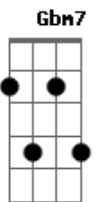

Damian Marley - Autumn Leaves

tom:

Bm

Oh Autumn seems to never end
Gbm7 Bm7
Leaves are always brown
Gbm Bm
Summer seems to never tend
Gbm7 Bm7
To ever come around
A7M Bm7
Spring times are for beginnings
A7M Bm7
When true love is found
A7M Bm7
Winters are for finishings
A7M Bm7
True love stands its grounds
Gbm7 Bm7
Now I hear no happy songs
Gbm7 Bm7
Birds have all gone south
Gbm7 Bm
Bright green pastures drying up
Gbm7 Bm7
And plenty turn to drought
D7M Bm
Life is full of ups and downs
D7M Bm
The carousels of love
D Bm
Good times, bad times, smiles, and frowns
D Bm Gbm Bm Gbm
Don't give up on me
D Bm Gbm Bm Gbm

Don't give up on me
Gbm Bm
Time flies by while having fun
Gbm Bm
It's all gone in a wink
Gbm Bm
And now the days feel more like months
Gbm Bm
Don't know what to think
D Bm
Life is full of ups and downs
D Bm
The carousels of love
D Bm D
Good times, bad times, smiles, and frowns
E Gbm Bm Gbm
Don't give up on me
Bm Gbm Bm Gbm Bm D E D Bm D Bm D Bm
Don't give up on me
Gbm Bm
Time flies by while having fun
Gbm Bm
It's all gone in a wink
Gbm Bm
Now the days feel more like months
Gbm Bm B
Who knows what to think?
D Bm
Life is full of ups and downs
D Bm
The carousel of love
D Bm
Good times, bad times, smiles, and frowns
D Bm Em Gbm Bm
Darling, don't give up on me
Bm Gbm Bm
Don't give up on me

Acordes

© ukulele-chords.com

© ukulele-chords.com

© ukulele-chords.com

© ukulele-chords.com

© ukulele-chords.com

© ukulele-chords.com

© ukulele-chords.com

© ukulele-chords.com

© ukulele-chords.com

© ukulele-chords.com