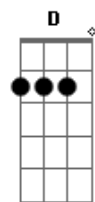

© ukulele-chords.com

© ukulele-chords.com