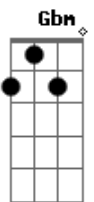

© ukulele-chords.com