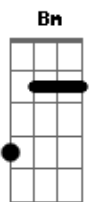

© ukulele-chords.com