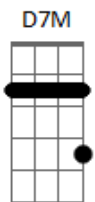

© ukulele-chords.com