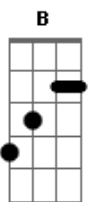

© ukulele-chords.com