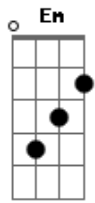

© ukulele-chords.com