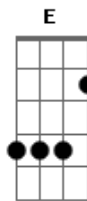

© ukulele-chords.com