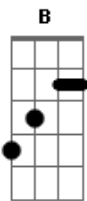

© ukulele-chords.com