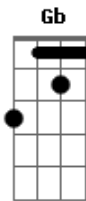

© ukulele-chords.com