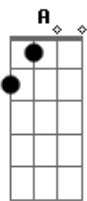

Gb A
Hello Daddy, hello Mom
B E B E
I'm your ch ch ch ch ch cherry bomb
Gb A
Hello world I'm your wild girl
B E B E
I'm your ch ch ch ch ch cherry bomb

B D
Stone age love and strange sounds too
B D
Come on baby let me get to you
B D
Bad nights cause'n teenage blues
B
Get down ladies you've got nothing to lose

Gb A
Hello Daddy, hello Mom
B E B E
I'm your ch ch ch ch ch cherry bomb
Gb A
Hello world I'm your wild girl
B E B E
I'm your ch ch ch ch ch cherry bomb

Solo Base: B D (3x) B

Solo Riff:
E|---12-12-----|
B|-----12--15--12-----12-----12-----|
G|-----14-----14-----9--11--|
-9--11-----9-----|
D|-----9--12-----|
-----12--9-----12--9-----|

A|-----|
-----12-----12--9-|
E|-----|
-----|
E|-----|
-----|
B|---12-----12-----12---15---12---12--|
-----12-----|
G|-----11--14-----11--14-----|
-14--11--14-----|
D|-----|
-----|
A|-----|
-----|
E|-----|
-----|

Gb A
Hello Daddy, hello Mom
B E B E
I'm your ch ch ch ch ch cherry bomb
Gb A
Hello world I'm your wild girl
B E B E
I'm your ch ch ch ch ch cherry bomb

Dbm E
Hey street boy whats your style
Dbm E
Your dead end dreams don't make you smile
Dbm E
I'll give ya something to live for
Dbm
Have ya, grab ya til your sore

Ab B
Hello Daddy, hello Mom
Dbm E Dbm E
I'm your ch ch ch ch ch cherry bomb
Ab B
Hello world I'm your wild girl
Dbm E Dbm E
I'm your ch ch ch ch ch cherry bomb
Dbm E
Cherry Bomb (4x)
Dbm
Cherry Bomb

Acordes