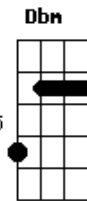

© ukulele-chords.com