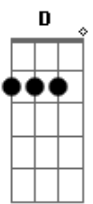

© ukulele-chords.com

© ukulele-chords.com