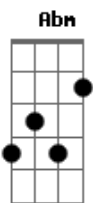

© ukulele-chords.com