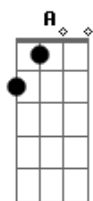

Daisuke Ishiwatari - Let Me Carve Your Way

tom:
A
I once had some sweet memories
D D D Bb Bb Gb
G Gb Am D A D
Its worth remains the same
Em Gm Gb B
How can I remember those moments, sweetheart?
Em Gm G
Tell me (tell me)
Gb G
Tell me
D Bb Gb
If there's a man who can make anything

G Give me the tools to live in the past Gm D
Em Gm Gb B
It's all gone down so deep, I can't see anymore
Em A
If that's not the way to go
D Gb7
Let me, let me
G Abm
Let me carve your way
D Gm
I'm a shadow, always
A D D
With you

Acordes