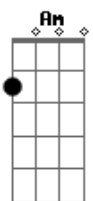

© ukulele-chords.com