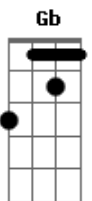

© ukulele-chords.com