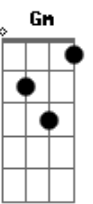

© ukulele-chords.com