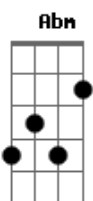

© ukulele-chords.com