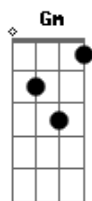

© ukulele-chords.com