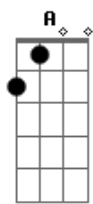

Daisuke Ishiwatari - Let Me Carve Your Way

tom:
A
I once had some sweet memories
D D D Bb Bb Gb
G Gb Am D A D
Its worth remains the same
Em Gm Gb B
How can I remember those moments, sweetheart?
Em Gm G
Tell me (tell me)
Gb G
Tell me
D Bb Gb
If there's a man who can make anything

G Give me the tools to live in the past Gm D
Em Gm Gb B
It's all gone down so deep, I can't see anymore
Em A
If that's not the way to go
D Gb7
Let me, let me
G Abm
Let me carve your way
D Gm
I'm a shadow, always
A D D
With you

Acordes