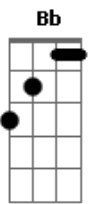

© ukulele-chords.com