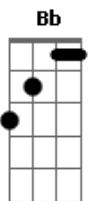

© ukulele-chords.com