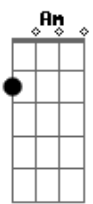

© ukulele-chords.com