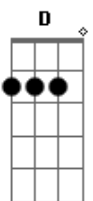

© ukulele-chords.com