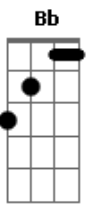

© ukulele-chords.com