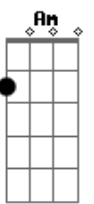

© ukulele-chords.com