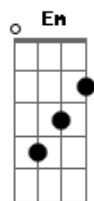

© ukulele-chords.com