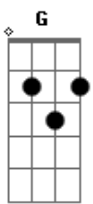

© ukulele-chords.com