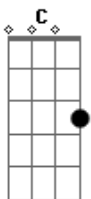

C G
Nan de mo nai arifureta hibi o

Am
Ai oshiku kanjiru sore dake de

F
Kono saki donna koto ga atte mo
Always shiawase ni nareru kara

(C G Am)

F
Take it slow and easy

Acordes

© ukulele-chords.com

© ukulele-chords.com