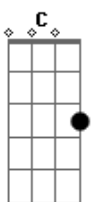

C G Nan de mo nai arifureta hibi o

Am Ai oshiku kanjiru sore dake de

F Kono saki donna koto ga atte mo
Always shiawase ni nareru kara

(C G Am)

F Take it slow and easy

Acordes

© ukulele-chords.com

© ukulele-chords.com