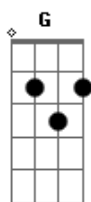

C G Nan de mo nai arifureta hibi o

Am Ai oshiku kanjiru sore dake de

F Kono saki donna koto ga atte mo
Always shiawase ni nareru kara

(C G Am)

F Take it slow and easy

Acordes

© ukulele-chords.com

© ukulele-chords.com