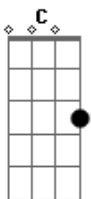

C G Nan de mo nai arifureta hibi o

Am Ai oshiku kanjiru sore dake de

F Kono saki donna koto ga atte mo
Always shiawase ni nareru kara

(C G Am)

F Take it slow and easy

Acordes

© ukulele-chords.com

© ukulele-chords.com