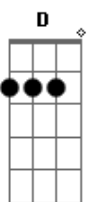

© ukulele-chords.com