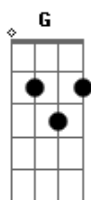

Am Ai oshiku kanjiru sore dake de

F Kono saki donna koto ga atte mo
Always shiawase ni nareru kara

(C G Am)

F Take it slow and easy

Acordes

© ukulele-chords.com

© ukulele-chords.com

© ukulele-chords.com