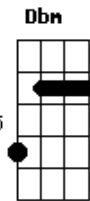

© ukulele-chords.com