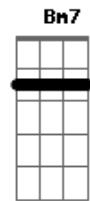

© ukulele-chords.com

© ukulele-chords.com