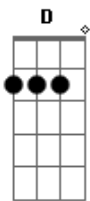

Cynthia Silveira - Lonely City

tom:

Intro: D Em7 G

D Em7 G
Uhu uuu Uuuu

D Em7 G D
Teardrops on my window, trying to see the beauty

Beyond these buildings
D Em7 G
From burgundy to rose, I'd let you kiss me
D Em7 G
All throughout the colors

D Em7 G D
Night is unfolding, trying to figure out
Em7 Em7
What you just told me

Bm Bm7
So tell that it's not true
Dbm Dbm
Tell me that you will make up your mind

D Em7 G G
Cause I just wanna be with you in this lonely city
D Em7 G
Cause I just wanna be with you in this lonely city

D Em7 G D
From Brooklyn to Essex, looking for an answer
Em7 G
From the river
D Em7 G
Bricks and skyscrapers
D Em7
Are drawing your name in the clouds

So tell me that is a joke
Dbm Dbm
Like the ones you always like to tell to me

D Em7 G G
Cause I just wanna be with you in this lonely city
D Em7 G G
Cause I just wanna be with you in this lonely city
D Em7 G
With you

Em7 G Em7
So tell me that we'll rerun, that night in the rain
G Bm Bm Em7 G
But this time the taxi will take us both
Em7 G
Cause there are places that we need to go
Em7 G Bm Bm Em7 G
And tastes that we need to try from Nobu to 43

D Em7 G
Take me with you, take me with you
D Em7 G
To Aix, Paris and France
D Em7
Take me with you, take me with you
G D Em7 G
Lonely city, lonely city

D Em7 G G
Cause I just wanna be with you in this lonely city
D Em7 G
Cause I just wanna be with you in this lonely city
D Em7 G D
With you you
Em7 G D Em7
Take me with you, take me with you
G D
New York city

Acordes