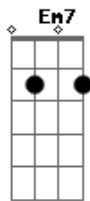

© ukulele-chords.com

© ukulele-chords.com