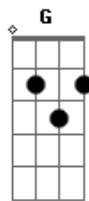

Cynthia Silveira - Lonely City

tom:

Intro: D Em7 G

D Em7 G
Uhu uuu Uuuu

D Em7 G D
Teardrops on my window, trying to see the beauty

Beyond these buildings
D Em7 G
From burgundy to rose, I'd let you kiss me
D Em7 G
All throughout the colors

D Em7 G D
Night is unfolding, trying to figure out
Em7 Em7
What you just told me

Bm Bm7
So tell that it's not true
Dbm Dbm
Tell me that you will make up your mind

D Em7 G G
Cause I just wanna be with you in this lonely city
D Em7 G
Cause I just wanna be with you in this lonely city

D Em7 G D
From Brooklyn to Essex, looking for an answer
Em7 G
From the river
D Em7 G
Bricks and skyscrapers
D Em7
Are drawing your name in the clouds

So tell me that is a joke
Dbm Dbm
Like the ones you always like to tell to me

D Em7 G G
Cause I just wanna be with you in this lonely city
D Em7 G G
Cause I just wanna be with you in this lonely city
D Em7 G
With you

Em7 G Em7
So tell me that we'll rerun, that night in the rain
G Bm Bm Em7 G
But this time the taxi will take us both
Em7 G
Cause there are places that we need to go
Em7 G Bm Bm Em7 G
And tastes that we need to try from Nobu to 43

D Em7 G
Take me with you, take me with you
D Em7 G
To Aix, Paris and France
D Em7
Take me with you, take me with you
G D Em7 G
Lonely city, lonely city

D Em7 G G
Cause I just wanna be with you in this lonely city
D Em7 G
Cause I just wanna be with you in this lonely city
D Em7 G D
With you you
Em7 G D Em7
Take me with you, take me with you
G D
New York city

Acordes

© ukulele-chords.com

© ukulele-chords.com

© ukulele-chords.com

© ukulele-chords.com

© ukulele-chords.com

© ukulele-chords.com