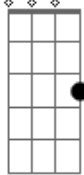

© ukulele-chords.com

Am