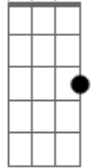

C

© ukulele-chords.com