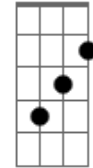

F G F G  
Stay with you at night, stay with you in the lodge  
Am7 F F7M C  
Stay with you at your home beneath Africa?s Sky  
F G F G  
Looking at the Southern Cross, looking at the Three Sisters  
Am7 F F7M C  
Feeling life that comes from each Celestial Body

F Am C Dm  
The night is so warm, the feeling is so good  
F Am C Dm  
The cat follows us, love carries us  
F G F G  
Taking us through the night, carrying us over the bridge  
Am7 F C  
Bringing our bodies so close, staring at the moon

© ukulele-chords.com

Cadd9

© ukulele-chords.com

Cadd9

A few nights ago the moon was full

Am7

Tonight although it?s not so full

F