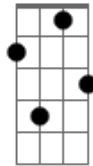

Cynthia Silveira - Africa's Sky

tom:

Intro: C Am C F

C Am
How can I describe this feeling, how can I describe this
?wealth?
C F
How can I describe this sensation ?cause, I don?t wanna go
C Am
The plane starts to take off, but I just wanna stay with you

F G F G
Stay with you at night, stay with you in the lodge
Am7 F F7M C
Stay with you at your home beneath Africa?s Sky
F G F G
Looking at the Southern Cross, looking at the Three Sisters
Am7 F F7M C
Feeling life that comes from each Celestial Body

F Am C Dm
The night is so warm, the feeling is so good
F Am C Dm
The cat follows us, love carries us
F G F G
Taking us through the night, carrying us over the bridge
Am7 F C
Bringing our bodies so close, staring at the moon

Acordes

F7M

© ukulele-chords.com

C