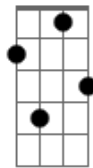

Cynthia Silveira - Africa's Sky

tom:

Intro: C Am C F

C Am
How can I describe this feeling, how can I describe this
?wealth?
C F
How can I describe this sensation ?cause, I don?t wanna go
C Am
The plane starts to take off, but I just wanna stay with you

F G F G
Stay with you at night, stay with you in the lodge
Am7 F F7M C
Stay with you at your home beneath Africa?s Sky
F G F G
Looking at the Southern Cross, looking at the Three Sisters
Am7 F F7M C
Feeling life that comes from each Celestial Body

F Am C Dm
The night is so warm, the feeling is so good
F Am C Dm
The cat follows us, love carries us
F G F G
Taking us through the night, carrying us over the bridge
Am7 F C
Bringing our bodies so close, staring at the moon

Acordes

F7M

© ukulele-chords.com