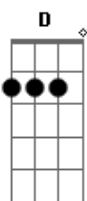

© ukulele-chords.com