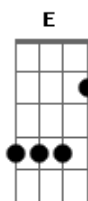

# Cyhra - Inside a Lullaby

tom:

Intro: D Gbm E  
D Gbm E

D Gbm A  
You fold your arms around me  
E Gbm  
The world embrace and lift the fear  
E  
Won't be missed till it disappears

D Gbm A  
Can't seize this growing hunger  
E Gbm  
I hear you whisper in my ear  
E  
I'll be here

Gbm D A  
So this is why I cry when I'm asleep  
E Gbm  
I am fragile I feel weak  
D A E  
Without you I feel hollow  
Gbm  
I'm alive  
D A  
I dream with open eyes  
E D  
When darkness turns to white  
E Gbm E  
The moment when your lives inside a lullaby

## Acordes

© ukulele-chords.com

© ukulele-chords.com

© ukulele-chords.com

© ukulele-chords.com

D Gbm A  
We are alive though different  
D  
We are together yet apart  
E  
In our hearts  
Gbm D A  
So this is why I cry when I'm asleep  
E Gbm  
I am fragile I feel weak  
D A E  
Without you I feel hollow  
Gbm  
I'm alive  
D A  
I dream with open eyes  
E D  
When darkness turns to white  
E Gbm E  
The moment when your lives inside a lullaby  
[Solo] Gbm D A E  
Gbm D A E  
Gbm D A  
So this is why I cry when I'm asleep  
E Gbm  
I am fragile I feel weak  
D A E  
Without you I feel hollow  
Gbm  
I'm alive  
D A  
I dream with open eyes  
E D  
When darkness turns to white  
E Gbm  
The moment when your lives inside a lullaby