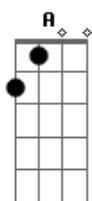

Cyhra - Inside a Lullaby

tom:

Intro: D Gbm E
D Gbm E

D Gbm A
You fold your arms around me
E Gbm
The world embrace and lift the fear
E
Won't be missed till it disappears

D Gbm A
Can't seize this growing hunger
E Gbm
I hear you whisper in my ear
E
I'll be here

Gbm D A
So this is why I cry when I'm asleep
E Gbm
I am fragile I feel weak
D A E
Without you I feel hollow
Gbm
I'm alive
D A
I dream with open eyes
E D
When darkness turns to white
E Gbm E
The moment when your lives inside a lullaby

D Gbm A
I know I hurt your feelings
E Gbm
I'm hanging on for one more day
E
And I know what you've done for me

Acordes

© ukulele-chords.com