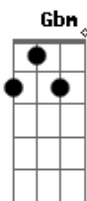

# Cyhra - Inside a Lullaby

tom:

Intro: D Gbm E  
D Gbm E

D Gbm A  
You fold your arms around me  
E Gbm  
The world embrace and lift the fear  
E  
Won't be missed till it disappears

D Gbm A  
Can't seize this growing hunger  
E Gbm  
I hear you whisper in my ear  
E  
I'll be here

Gbm D A  
So this is why I cry when I'm asleep  
E Gbm  
I am fragile I feel weak  
D A E  
Without you I feel hollow  
Gbm  
I'm alive  
D A  
I dream with open eyes  
E D  
When darkness turns to white  
E Gbm E  
The moment when your lives inside a lullaby

D Gbm A  
I know I hurt your feelings  
E Gbm  
I'm hanging on for one more day  
E  
And I know what you've done for me

## Acordes

© ukulele-chords.com

© ukulele-chords.com

© ukulele-chords.com

© ukulele-chords.com

D Gbm A  
We are alive though different  
D  
We are together yet apart  
E  
In our hearts  
Gbm D A  
So this is why I cry when I'm asleep  
E Gbm  
I am fragile I feel weak  
D A E  
Without you I feel hollow  
Gbm  
I'm alive  
D A  
I dream with open eyes  
E D  
When darkness turns to white  
E Gbm E  
The moment when your lives inside a lullaby  
[Solo] Gbm D A E  
Gbm D A E  
Gbm D A  
So this is why I cry when I'm asleep  
E Gbm  
I am fragile I feel weak  
D A E  
Without you I feel hollow  
Gbm  
I'm alive  
D A  
I dream with open eyes  
E D  
When darkness turns to white  
E Gbm  
The moment when your lives inside a lullaby