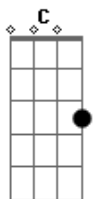

Current Swell - Honest Man

Tom: C

Refrão:

Am C G C

Am C G C

Doing time for a crime that he didn't commit
The look of a man that the man don't fit
Now he's in the penitentiary
When an honest man now should be living free

F C G Am

He said to break it would take three years or less
They cut his time in half if he did confess
But it's hard now understand
When you're living a life of an honest man and he said

It will only take me
Three little years or less
They cut my sentence right in half, man
If i was to confess and i says
I ain't going to do it
Just now to save my pride
Confessing would be nothing but a dirty dirty lie

A C G C

La da da da?..

Am C G C

Less then 3 turned to 33
33 turned to 34
When he finally broke out the prison walls
He was up for his own parole
And he saw the new world of calamity
And didn't like what it had become
He said it changed oh such a terrible way from the era where
he came from

F C G Am

And he said

It will only take me
Three little years or less
And they cut my sentence right in half, man
If i was to confess and i says
I ain't going to do it
Just now to save my pride
Confessing would be nothing but a dirty dirty lie
Ya ya ya

A C G C

La da da da?..

Acordes

© ukulele-chords.com