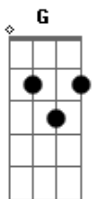

Current Swell - Honest Man

Tom: C

Refrão:

Am C G C

Am C G C

Doing time for a crime that he didn't commit
The look of a man that the man don't fit
Now he's in the penitentiary
When an honest man now should be living free

A C G C

La da da da?..

Am C G C

Less then 3 turned to 33
33 turned to 34
When he finally broke out the prison walls
He was up for his own parole
And he saw the new world of calamity
And didn't like what it had become
He said it changed oh such a terrible way from the era where
he came from

A C G C

La da da da?..

Acordes

© ukulele-chords.com

© ukulele-chords.com

© ukulele-chords.com

© ukulele-chords.com

© ukulele-chords.com