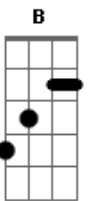

Culture Club - Karma Chameleon

tom:

B (forma dos acordes no tom de Bb)

Capostrate na 1ª casa

Intro: A E A

A E A
Desert love in your eyes all the way

A E A
If I listen to your lie would you say

D E
I'm a man without conviction

D E
I'm a man who doesn't know

D E
How to sell a contradiction

D
You come and go

Gbm E
You come and go

A E Gbm
Karma Karma Karma Karma Chameleon

Bm
You come and go

A E
You come and go

A E Gbm
Loving would be easy if your colours were like my dream

Bm
Red, gold and green

A E
Red, gold and green

A E A
Didn't hear your wicked words every day

A E A
And you used to be so sweet I heard you say

D E
That my love was an addiction

D E
When we cling our love is strong

D E
When you go you're gone forever

D
You string along

Gbm E
You string along

Acordes

© ukulele-chords.com