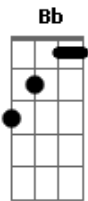

Culture Club - Karma Chameleon

tom:

B (forma dos acordes no tom de Bb)

Capostrate na 1ª casa

Intro: A E A

A E A
Desert love in your eyes all the way

A E A
If I listen to your lie would you say

D E
I'm a man without conviction

Bm
Red, gold and green

A E
Red, gold and green

A E A
Didn't hear your wicked words every day

A E A
And you used to be so sweet I heard you say

D E
That my love was an addiction

D E
When we cling our love is strong

D E
When you go you're gone forever

D
You string along

Gbm E
You string along

Acordes

© ukulele-chords.com

© ukulele-chords.com

© ukulele-chords.com

© ukulele-chords.com