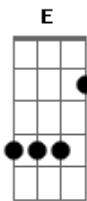

Culture Club - Karma Chameleon

tom:

B (forma dos acordes no tom de Bb)

Capostrate na 1ª casa

Intro: A E A

A E A
Desert love in your eyes all the way

A E A
If I listen to your lie would you say

D E
I'm a man without conviction

Bm
Red, gold and green

A E
Red, gold and green

A E A
Didn't hear your wicked words every day

A E A
And you used to be so sweet I heard you say

D E
That my love was an addiction

D E
When we cling our love is strong

D E
When you go you're gone forever

D
You string along

Gbm E
You string along

Acordes

© ukulele-chords.com

© ukulele-chords.com

© ukulele-chords.com

© ukulele-chords.com

© ukulele-chords.com

© ukulele-chords.com

© ukulele-chords.com

ukulele-chords.com

A E Gbm
Karma Karma Karma Karma Karma Chameleon

Bm
You come and go

A E
You come and go

A E Gbm
Loving would be easy if your colours were like my dream