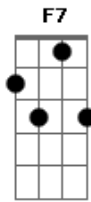

© ukulele-chords.com