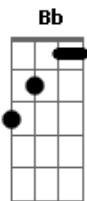

© ukulele-chords.com