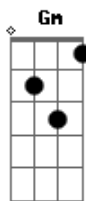

© ukulele-chords.com