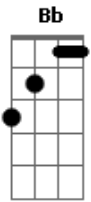

Crush - Beautiful

tom:

Intro: Bb Dm Gm F
Bb Dm Gm F

Bb
It' s a beautiful life
Dm Gm
Nan neoui gyeote isseulge
Cm
It' s a beautiful life
Bb F7 F
Neoui dwie seo isseulge
Bb Dm
Beautiful love
Gm Eb
Haneurarae neowa issdameyon
Cm Bb F7 F
Sumswineun geosmaneurodo joha
Bb
It' s a beautiful life
F
Beautiful day
Gm Eb
Neoui gieogeseo naega saltende
Bb D
Beautiful life beautiful day
Gm F C
Nae gyeoteseo meomulleojwo

Cm Dm
Beautiful my love
Eb
Beautiful your heart
Bb F Gm F
It' s a beautiful life
Bb F Gm F
It' s a beautiful life
Bb
It' s a beautiful life
Dm Gm
Eonjena neol jikyeojulge
Cm
It' s a beautiful life
Bb F F
Naega gidaelsuga issge

Bb Dm
Beautiful love
Gm Eb
Neoui nunmul neoui misodo
Cm Bb F F
Gyeoteseo hamkke hal su issdorok
Bb
It' s a beautiful life
F
Beautiful day
Gm Eb
Michidorok neol saranghaesseosdeon nal
Bb D
Beautiful life beautiful day
Gm F C
Neoreul ilhgo sipji anha
Cm Dm
Beautiful my love
Eb
Beautiful your heart
Gm
It's a beautiful life
F Bb Dm Eb
Sesange neowa talmeun chueogi
Dm D Gm F C
Tto deonggeureoni naege namgyeojyeoisseo
Cm Dm Eb
Neowau gieok neowau chueok
Bb
It' s a sorrowful life
F
Sorrowful Day
Gm Eb
Seulpeumeul igiji moshaneun naege
Bb D
Sorrowful life sorrowful day
Gm F Eb
Nae gyeoteseo tteonajima
Cm Dm Eb
Chueoksoge naega salji anhdorok
Bb
It' s a beautiful life

Acordes

© ukulele-chords.com

© ukulele-chords.com

© ukulele-chords.com

© ukulele-chords.com

© ukulele-chords.com

© ukulele-chords.com

© ukulele-chords.com

© ukulele-chords.com

© ukulele-chords.com