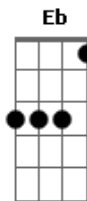

© ukulele-chords.com