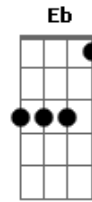

© ukulele-chords.com