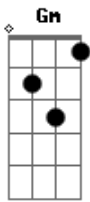

Crush - Beautiful

tom:

Intro: Bb Dm Gm F
Bb Dm Gm F

Bb
It' s a beautiful life
Dm Gm
Nan neoui gyeote isseulge
Cm
It' s a beautiful life
Bb F7 F
Neoui dwie seo isseulge
Bb Dm
Beautiful love
Gm Eb
Haneurarae neowa issdameyon
Cm Bb F7 F
Sumswineun geosmaneurodo joha
Bb
It' s a beautiful life
F
Beautiful day
Gm Eb
Neoui gieogeseo naega saltende
Bb D
Beautiful life beautiful day
Gm F C
Nae gyeoteseo meomulleojwo

Cm Dm
Beautiful my love
Eb
Beautiful your heart
Bb F Gm F
It' s a beautiful life
Bb F Gm F
It' s a beautiful life
Bb
It' s a beautiful life
Dm Gm
Eonjena neol jikyeojulge
Cm
It' s a beautiful life
Bb F F
Naega gidaelsuga issge

Bb Dm
Beautiful love
Gm Eb
Neoui nunmul neoui misodo
Cm Bb F F
Gyeoteseo hamkke hal su issdorok
Bb
It' s a beautiful life
F
Beautiful day
Gm Eb
Michidorok neol saranghaesseosdeon nal
Bb D
Beautiful life beautiful day
Gm F C
Neoreul ilhgo sipji anha
Cm Dm
Beautiful my love
Eb
Beautiful your heart
Gm
It's a beautiful life
F Bb Dm Eb
Sesange neowa talmeun chueogi
Dm D Gm F C
Tto deonggeureoni naege namgyeojyeoisseo
Cm Dm Eb
Neowau gieok neowau chueok
Bb
It' s a sorrowful life
F
Sorrowful Day
Gm Eb
Seulpeumeul igiji moshaneun naege
Bb D
Sorrowful life sorrowful day
Gm F Eb
Nae gyeoteseo tteonajima
Cm Dm Eb
Chueoksoge naega salji anhdorok
Bb
It' s a beautiful life

Acordes

© ukulele-chords.com

© ukulele-chords.com

© ukulele-chords.com

© ukulele-chords.com

© ukulele-chords.com

© ukulele-chords.com

© ukulele-chords.com

© ukulele-chords.com

© ukulele-chords.com