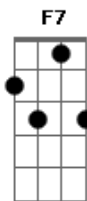

© ukulele-chords.com