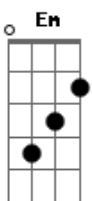

© ukulele-chords.com