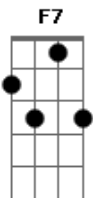

© ukulele-chords.com