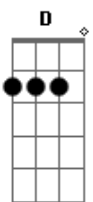

© ukulele-chords.com