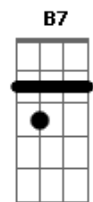

© ukulele-chords.com