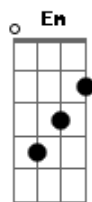

© ukulele-chords.com