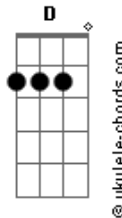

# Crowded House - Tall Trees

Tom: C

From: (Marck Bailey)  
{subtitle:N. Finn/T. Finn}

{sot}  
Intro: GUITAR RIFF:

Intro: Em G A (x 2)  
{eot}

[Em]Watch out big [G]ships are [A]waiting  
[Em]Salt frozen [G]on your [A]cheek  
[Em]Saw a girl and [G]boy arr[A]iving  
[Em]And a steamer [G]put out to [A]sea

{soc}  
[G]Tall [A]tree [Em]stand in the distance  
[G]Re[A]member [Em]when you were [C]green  
[G]Don't [A]wipe the [Em]salt from your [C]skin  
You must keep [D]running the distance  
{eoc}

[Em] [G] [A]

## Acordes

INSTRUMENTAL BREAK -- GUITAR 1 (DISTORTED LEAD )

GUITAR 2 (RHYTHM GUITAR)

{eot}

And the [D]roses you grow  
Have a [Dm]powerful scent  
They'll be [G]breaking your heart  
By the [D]morning

{sot}