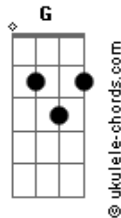

# Crowded House - Tall Trees

Tom: C

From: (Marck Bailey)  
{subtitle:N. Finn/T. Finn}

{sot}  
Intro: GUITAR RIFF:

Intro: Em G A (x 2)  
{eot}

[Em]Watch out big [G]ships are [A]waiting  
[Em]Salt frozen [G]on your [A]cheek  
[Em]Saw a girl and [G]boy arr[A]iving  
[Em]And a steamer [G]put out to [A]sea

{soc}  
[G]Tall [A]tree [Em]stand in the distance  
[G]Re[A]member [Em]when you were [C]green  
[G]Don't [A]wipe the [Em]salt from your [C]skin  
You must keep [D]running the distance  
{eoc}

[Em] [G] [A]

## Acordes

INSTRUMENTAL BREAK -- GUITAR 1 (DISTORTED LEAD )

GUITAR 2 (RHYTHM GUITAR)

{eot}

And the [D]roses you grow  
Have a [Dm]powerful scent  
They'll be [G]breaking your heart  
By the [D]morning

{sot}