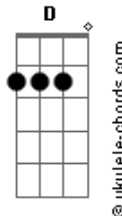

# Crowded House - Tall Trees

Tom: C

From: (Marck Bailey)  
{subtitle:N. Finn/T. Finn}

{sot}  
Intro: GUITAR RIFF:

Intro: Em G A (x 2)  
{eot}

[Em]Watch out big [G]ships are [A]waiting  
[Em]Salt frozen [G]on your [A]cheek  
[Em]Saw a girl and [G]boy arr[A]iving  
[Em]And a steamer [G]put out to [A]sea

{soc}  
[G]Tall [A]tree [Em]stand in the distance  
[G]Re[A]member [Em]when you were [C]green  
[G]Don't [A]wipe the [Em]salt from your [C]skin  
You must keep [D]running the distance  
{eoc}

[Em] [G] [A]

## Acordes

INSTRUMENTAL BREAK -- GUITAR 1 (DISTORTED LEAD )

GUITAR 2 (RHYTHM GUITAR)

{eot}

And the [D]roses you grow  
Have a [Dm]powerful scent  
They'll be [G]breaking your heart  
By the [D]morning

{sot}