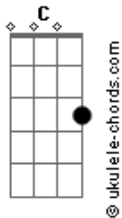

# Crowded House - Tall Trees

Tom: C

From: (Marck Bailey)  
{subtitle:N. Finn/T. Finn}

{sot}  
Intro: GUITAR RIFF:

Intro: Em G A (x 2)  
{eot}

[Em]Watch out big [G]ships are [A]waiting  
[Em]Salt frozen [G]on your [A]cheek  
[Em]Saw a girl and [G]boy arr[A]iving  
[Em]And a steamer [G]put out to [A]sea

{soc}  
[G]Tall [A]tree [Em]stand in the distance  
[G]Re[A]member [Em]when you were [C]green  
[G]Don't [A]wipe the [Em]salt from your [C]skin  
You must keep [D]running the distance  
{eoc}

[Em] [G] [A]

## Acordes

INSTRUMENTAL BREAK -- GUITAR 1 (DISTORTED LEAD )

GUITAR 2 (RHYTHM GUITAR)

{eot}

And the [D]roses you grow  
Have a [Dm]powerful scent  
They'll be [G]breaking your heart  
By the [D]morning

{sot}