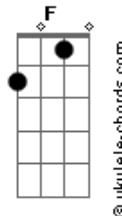

# Crowded House - Tall Trees

Tom: C

From: (Marck Bailey)  
{subtitle:N. Finn/T. Finn}

{sot}  
Intro: GUITAR RIFF:

Intro: Em G A (x 2)  
{eot}

[Em]Watch out big [G]ships are [A]waiting  
[Em]Salt frozen [G]on your [A]cheek  
[Em]Saw a girl and [G]boy arr[A]iving  
[Em]And a steamer [G]put out to [A]sea

{soc}  
[G]Tall [A]tree [Em]stand in the distance  
[G]Re[A]member [Em]when you were [C]green  
[G]Don't [A]wipe the [Em]salt from your [C]skin  
You must keep [D]running the distance  
{eoc}

[Em] [G] [A]

## Acordes

INSTRUMENTAL BREAK -- GUITAR 1 (DISTORTED LEAD )

GUITAR 2 (RHYTHM GUITAR)

{eot}

And the [D]roses you grow  
Have a [Dm]powerful scent  
They'll be [G]breaking your heart  
By the [D]morning

{sot}