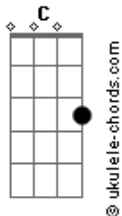

# Crowded House - Tall Trees

Tom: C

From: (Marck Bailey)  
{subtitle:N. Finn/T. Finn}

{sot}  
Intro: GUITAR RIFF:

Intro: Em G A (x 2)  
{eot}

[Em]Watch out big [G]ships are [A]waiting  
[Em]Salt frozen [G]on your [A]cheek  
[Em]Saw a girl and [G]boy arr[A]iving  
[Em]And a steamer [G]put out to [A]sea

{soc}  
[G]Tall [A]tree [Em]stand in the distance  
[G]Re[A]member [Em]when you were [C]green  
[G]Don't [A]wipe the [Em]salt from your [C]skin  
You must keep [D]running the distance  
{eoc}

[Em] [G] [A]

## Acordes

INSTRUMENTAL BREAK -- GUITAR 1 (DISTORTED LEAD )

GUITAR 2 (RHYTHM GUITAR)

{eot}

And the [D]roses you grow  
Have a [Dm]powerful scent  
They'll be [G]breaking your heart  
By the [D]morning

{sot}