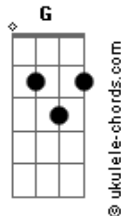

# Crowded House - Tall Trees

Tom: C

From: (Marck Bailey)  
{subtitle:N. Finn/T. Finn}

{sot}  
Intro: GUITAR RIFF:

Intro: Em G A (x 2)  
{eot}

[Em]Watch out big [G]ships are [A]waiting  
[Em]Salt frozen [G]on your [A]cheek  
[Em]Saw a girl and [G]boy arr[A]iving  
[Em]And a steamer [G]put out to [A]sea

{soc}  
[G]Tall [A]tree [Em]stand in the distance  
[G]Re[A]member [Em]when you were [C]green  
[G]Don't [A]wipe the [Em]salt from your [C]skin  
You must keep [D]running the distance  
{eoc}

[Em] [G] [A]

## Acordes

INSTRUMENTAL BREAK -- GUITAR 1 (DISTORTED LEAD )

GUITAR 2 (RHYTHM GUITAR)

{eot}

And the [D]roses you grow  
Have a [Dm]powerful scent  
They'll be [G]breaking your heart  
By the [D]morning

{sot}