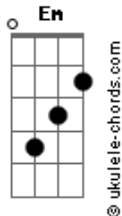

# Crowded House - Tall Trees

Tom: C

From: (Marck Bailey)  
{subtitle:N. Finn/T. Finn}

{sot}  
Intro: GUITAR RIFF:

Intro: Em G A (x 2)  
{eot}

[Em]Watch out big [G]ships are [A]waiting  
[Em]Salt frozen [G]on your [A]cheek  
[Em]Saw a girl and [G]boy arr[A]iving  
[Em]And a steamer [G]put out to [A]sea

{soc}  
[G]Tall [A]tree [Em]stand in the distance  
[G]Re[A]member [Em]when you were [C]green  
[G]Don't [A]wipe the [Em]salt from your [C]skin  
You must keep [D]running the distance  
{eoc}

[Em] [G] [A]

[Em]Sun sleeps on [G]misty [A]morning  
[Em]Light years from [G]channel [A]3  
[Em]I feel [G]halfway to [A]zero  
[Em]Call me a hero I might just agree

{comment:Chorus}

{sot}  
[F] [G] [D]

## Acordes

INSTRUMENTAL BREAK -- GUITAR 1 (DISTORTED LEAD )

GUITAR 2 (RHYTHM GUITAR)

{eot}

And the [D]roses you grow  
Have a [Dm]powerful scent  
They'll be [G]breaking your heart  
By the [D]morning

{sot}