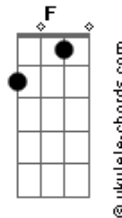

# Crowded House - Tall Trees

Tom: C

From: (Marck Bailey)  
{subtitle:N. Finn/T. Finn}

{sot}  
Intro: GUITAR RIFF:

Intro: Em G A (x 2)  
{eot}

[Em]Watch out big [G]ships are [A]waiting  
[Em]Salt frozen [G]on your [A]cheek  
[Em]Saw a girl and [G]boy arr[A]iving  
[Em]And a steamer [G]put out to [A]sea

{soc}  
[G]Tall [A]tree [Em]stand in the distance  
[G]Re[A]member [Em]when you were [C]green  
[G]Don't [A]wipe the [Em]salt from your [C]skin  
You must keep [D]running the distance  
{eoc}

[Em] [G] [A]

## Acordes

INSTRUMENTAL BREAK -- GUITAR 1 (DISTORTED LEAD )

GUITAR 2 (RHYTHM GUITAR)

{eot}

And the [D]roses you grow  
Have a [Dm]powerful scent  
They'll be [G]breaking your heart  
By the [D]morning

{sot}