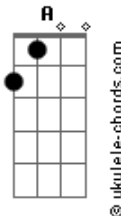

Crowded House - Tall Trees

Tom: C

From: (Marck Bailey)
{subtitle:N. Finn/T. Finn}

{sot}
Intro: GUITAR RIFF:

Intro: Em G A (x 2)
{eot}

[Em]Watch out big [G]ships are [A]waiting
[Em]Salt frozen [G]on your [A]cheek
[Em]Saw a girl and [G]boy arr[A]iving
[Em]And a steamer [G]put out to [A]sea

{soc}
[G]Tall [A]tree [Em]stand in the distance
[G]Re[A]member [Em]when you were [C]green
[G]Don't [A]wipe the [Em]salt from your [C]skin
You must keep [D]running the distance
{eoc}

[Em] [G] [A]

[Em]Sun sleeps on [G]misty [A]morning
[Em]Light years from [G]channel [A]3
[Em]I feel [G]halfway to [A]zero
[Em]Call me a hero I might just agree

{comment:Chorus}

{sot}
[F] [G] [D]

Acordes

INSTRUMENTAL BREAK -- GUITAR 1 (DISTORTED LEAD)

GUITAR 2 (RHYTHM GUITAR)

{eot}

And the [D]roses you grow
Have a [Dm]powerful scent
They'll be [G]breaking your heart
By the [D]morning

{sot}

{eot}

[G]Tall [A]tree [Em]stand in the distance
[G]Re[A]member [Em]when you were [C]green
[G]Don't [A]wipe the [Em]salt from your [C]skin
[G]Tall [A]trees

{sot}

GUITAR RIFF (over Em):

GUITAR RIFF AGAIN

{eot}

[G]Tall [A]trees
[G]Don't [A]wipe the [Em]salt from your [D]skin
You must keep [D]running the distance
[G]Tall [A]trees