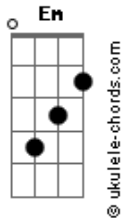

# Crowded House - Tall Trees

Tom: C

From: (Marck Bailey)  
{subtitle:N. Finn/T. Finn}

{sot}  
Intro: GUITAR RIFF:

Intro: Em G A (x 2)  
{eot}

[Em]Watch out big [G]ships are [A]waiting  
[Em]Salt frozen [G]on your [A]cheek  
[Em]Saw a girl and [G]boy arr[A]iving  
[Em]And a steamer [G]put out to [A]sea

{soc}  
[G]Tall [A]tree [Em]stand in the distance  
[G]Re[A]member [Em]when you were [C]green  
[G]Don't [A]wipe the [Em]salt from your [C]skin  
You must keep [D]running the distance  
{eoc}

[Em] [G] [A]

[Em]Sun sleeps on [G]misty [A]morning  
[Em]Light years from [G]channel [A]3  
[Em]I feel [G]halfway to [A]zero  
[Em]Call me a hero I might just agree

{comment:Chorus}

{sot}  
[F] [G] [D]

## Acordes

INSTRUMENTAL BREAK -- GUITAR 1 (DISTORTED LEAD )

GUITAR 2 (RHYTHM GUITAR)

{eot}

And the [D]roses you grow  
Have a [Dm]powerful scent  
They'll be [G]breaking your heart  
By the [D]morning

{sot}