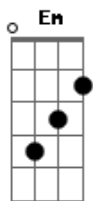

© ukulele-chords.com

© ukulele-chords.com