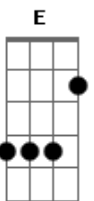

© ukulele-chords.com