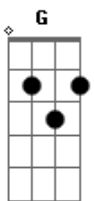

Crowded House - Sister Madly

Tom: A

(N. Finn)

NOTES:

-- to play this the way it was originally played, all chords on the verses are bar chords: Em on the 7th fret, A on the 5th fret, and C on the 8th fret.

-- in the tab of the Richard Thompson solo, the notation "11 " means to play the 11th fret but bend the note up (not necessarily all the way up to the tone of the 12th fret--just a quick, ornamental bend. you know, Thompson is famous for this kind of thing.)

sister madly waking up the dead
you're systematically stepping on my head
sister madly waking up the dead
you're systematically stepping on my head

SOLO:

now you're heading down to get someone

UNUSUAL CHORD

F XX988

(Transcription by Marck Bailey)

Acordes

© ukulele-chords.com

© ukulele-chords.com

© ukulele-chords.com

© ukulele-chords.com

© ukulele-chords.com