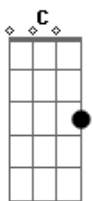

Crowded House - Sister Madly

Tom: A

(N. Finn)

NOTES:

-- to play this the way it was originally played, all chords on the verses are bar chords: Em on the 7th fret, A on the 5th fret, and C on the 8th fret.

-- in the tab of the Richard Thompson solo, the notation "11 " means to play the 11th fret but bend the note up (not necessarily all the way up to the tone of the 12th fret--just a quick, ornamental bend. you know, Thompson is famous for this kind of thing.)

sister madly waking up the dead
you're systematically stepping on my head
sister madly waking up the dead
you're systematically stepping on my head

SOLO:

now you're heading down to get someone

UNUSUAL CHORD

F XX988

(Transcription by Marck Bailey)

Acordes

© ukulele-chords.com

© ukulele-chords.com

© ukulele-chords.com

© ukulele-chords.com

© ukulele-chords.com