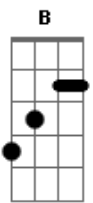

© ukulele-chords.com