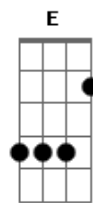

© ukulele-chords.com