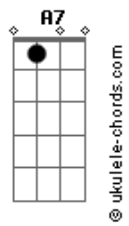

© ukulele-chords.com