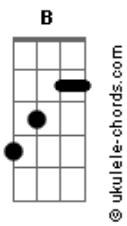

© ukulele-chords.com