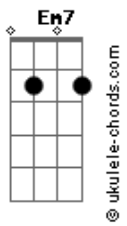

© ukulele-chords.com