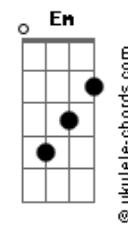

© ukulele-chords.com