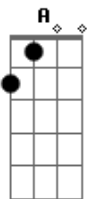

Crowded House - Love This Life

Tom: E

(com acordes na forma de Capostrate na 4ª casa C)

(N. Finn)

NOTE:

-- Guitar must be tuned up 2 whole steps, or capo on IV, to match recording.
Intro:

Em
seal my fate
I get your tongue in the mail
Em
no one is wise
A A B7
until they see how it lies
E
love this life
C D
don't wait till the next one comes
E
pedal my faith
C B7 G
the wheels are still turning round, turn round

E# G
there's something that you can do
C
even if you think that I hate you
G
stop your complaining, leave me defenseless
C
when you love this life
D
gotta love this life
C
love this life though you'll never know why
D A7 Am
gonna love this life
D
gonna love
E C D E C D E

TAB for final guitar lick:

UNUSUAL CHORDS

- B7 X2120X
- A X02230
- A7 X02030
- C X32013 [special C, just for the chorus]
- C X32033
- E# X6544X

(Transcription by Marck Bailey)

Acordes

© ukulele-chords.com

© ukulele-chords.com