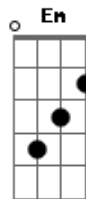

© ukulele-chords.com