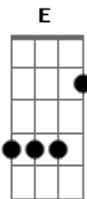

Crowded House - Love This Life

Tom: E

(com acordes na forma de Capostrate na 4ª casa C)

(N. Finn)

NOTE:

-- Guitar must be tuned up 2 whole steps, or capo on IV, to match recording.
Intro:

Em
seal my fate
I get your tongue in the mail
Em
no one is wise
A A B7
until they see how it lies
E
love this life
C D
don't wait till the next one comes
E
pedal my faith
C B7 G
the wheels are still turning round, turn round

E# G
there's something that you can do
C
even if you think that I hate you
G
stop your complaining, leave me defenseless
C
when you love this life
D
gotta love this life
C
love this life though you'll never know why
D A7 Am
gonna love this life
D
gonna love
E C D E C D E

TAB for final guitar lick:

UNUSUAL CHORDS

- B7 X2120X
- A X02230
- A7 X02030
- C X32013 [special C, just for the chorus]
- C X32033
- E# X6544X

(Transcription by Marck Bailey)

Acordes

© ukulele-chords.com

© ukulele-chords.com