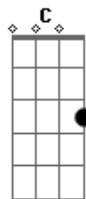

Crowded House - Love This Life

Tom: E

(com acordes na forma de Capostrate na 4ª casa C)

(N. Finn)

NOTE:

-- Guitar must be tuned up 2 whole steps, or capo on IV, to match recording.
Intro:

Em
seal my fate
I get your tongue in the mail
Em
no one is wise
A A B7
until they see how it lies
E
love this life
C D
don't wait till the next one comes
E
pedal my faith
C B7 G
the wheels are still turning round, turn round

E# G
there's something that you can do
C
even if you think that I hate you
G
stop your complaining, leave me defenseless
C
when you love this life
D
gotta love this life
C
love this life though you'll never know why
D A7 Am
gonna love this life
D
gonna love
E C D E C D E

TAB for final guitar lick:

UNUSUAL CHORDS

- B7 X2120X
- A X02230
- A7 X02030
- C X32013 [special C, just for the chorus]
- C X32033
- E# X6544X

(Transcription by Marck Bailey)

Acordes

© ukulele-chords.com

© ukulele-chords.com