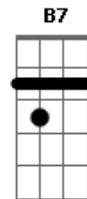

© ukulele-chords.com