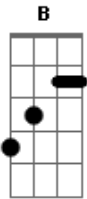

© ukulele-chords.com