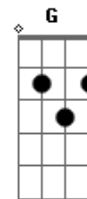

© ukulele-chords.com