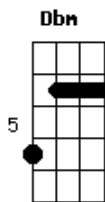

Crowded House - Locked Out

Tom: **A**

Album: Together alone

Ok this song has two electric guitars in it, guitar one is played by Neil, and guitar two is played by Mark.

Intro: Guitar 1

Delay, distortion, rythmic.

Mark plays

B **A**

A **E**

B **A**

Dbm **Ab**

After neil plays that twice the second guitar kicks in playing:

SOLO:

repeat above then

PRE CHORUS

Neil plays the power chords (high on the neck) while Mark plays what is below

And the clouds, they are crying on you

And the birds are offering up their tunes

In a shack as remote as a mansion

you escape into a place where nothing moves

Just pick this next bit randomly.

Twin valleys shine in the morning sun

I send a message out to my only one

Ending

Acordes

© ukulele-chords.com

© ukulele-chords.com

© ukulele-chords.com