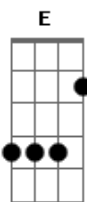

Crowded House - Locked Out

Tom: **A**

Album: Together alone

Ok this song has two electric guitars in it, guitar one is played by Neil, and guitar two is played by Mark.

Intro: Guitar 1

Delay, distortion, rythmic.

Mark plays

B **A**

A **E**

B **A**

Dbm **Ab**

After neil plays that twice the second guitar kicks in playing:

SOLO:

repeat above then

PRE CHORUS

Neil plays the power chords (high on the neck) while Mark plays what is below

And the clouds, they are crying on you

And the birds are offering up their tunes

In a shack as remote as a mansion

you escape into a place where nothing moves

Just pick this next bit randomly.

Twin valleys shine in the morning sun

I send a message out to my only one

Ending

Acordes

© ukulele-chords.com

© ukulele-chords.com

© ukulele-chords.com