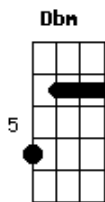

© ukulele-chords.com