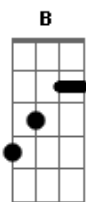

© ukulele-chords.com