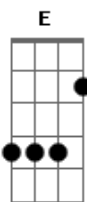

Crowded House - Locked Out

Tom: **A**

Album: Together alone

Ok this song has two electric guitars in it, guitar one is played by Neil, and guitar two is played by Mark.

Intro: Guitar 1

Delay, distortion, rythmic.

Mark plays

B **A**

A **E**

B **A**

Dbm **Ab**

After neil plays that twice the second guitar kicks in playing:

SOLO:

repeat above then

PRE CHORUS

Neil plays the power chords (high on the neck) while Mark plays what is below

B **A**
And the clouds, they are crying on you

A **E**
And the birds are offering up their tunes

B **A**
In a shack as remote as a mansion

Dbm **Ab**
you escape into a place where nothing moves

Just pick this next bit randomly.

D **Dbm**
Twin valleys shine in the morning sun

D **Dbm**
I send a message out to my only one

Ending

Acordes

© ukulele-chords.com

© ukulele-chords.com

© ukulele-chords.com

© ukulele-chords.com

© ukulele-chords.com

© ukulele-chords.com