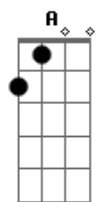

Crowded House - Locked Out

Tom: **A**

Album: Together alone

Ok this song has two electric guitars in it, guitar one is played by Neil, and guitar two is played by Mark.

Intro: Guitar 1

Delay, distortion, rythmic.

Mark plays

B **A**

A **E**

B **A**

Dbm **Ab**

After neil plays that twice the second guitar kicks in playing:

SOLO:

repeat above then

PRE CHORUS

Neil plays the power chords (high on the neck) while Mark plays what is below

B **A**
And the clouds, they are crying on you

A **E**
And the birds are offering up their tunes

B **A**
In a shack as remote as a mansion

Dbm **Ab**
you escape into a place where nothing moves

Just pick this next bit randomly.

D **Dbm**
Twin valleys shine in the morning sun

D **Dbm**
I send a message out to my only one

Ending

Acordes

© ukulele-chords.com