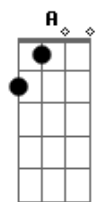

Crowded House - Locked Out

Tom: **A**

Album: Together alone

Ok this song has two electric guitars in it, guitar one is played by Neil, and guitar two is played by Mark.

Intro: Guitar 1

Delay, distortion, rythmic.

Mark plays

B **A**

A **E**

B **A**

Dbm **Ab**

After neil plays that twice the second guitar kicks in playing:

SOLO:

repeat above then

PRE CHORUS

Neil plays the power chords (high on the neck) while Mark plays what is below

And the clouds, they are crying on you

And the birds are offering up their tunes

In a shack as remote as a mansion

you escape into a place where nothing moves

Just pick this next bit randomly.

Twin valleys shine in the morning sun

I send a message out to my only one

Ending

Acordes

© ukulele-chords.com