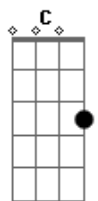

© ukulele-chords.com