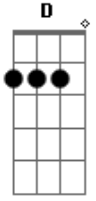

comes(?)

Enjoy...

(finishes solo on high e string, fret 10....**B** string, fret 10 repeated)

CapriAlba - 2004

Transcription by Capri Alba

[CapriA]

Acordes

© ukulele-chords.com