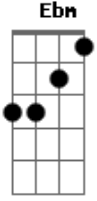

© ukulele-chords.com