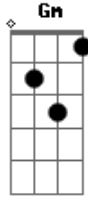

© ukulele-chords.com

© ukulele-chords.com