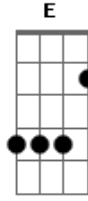

© ukulele-chords.com