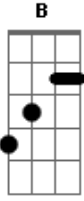

comes(?)

Enjoy...

(finishes solo on high e string, fret 10...**B** string, fret 10 repeated)

CapriAlba - 2004

Transcription by Capri Alba

[CapriA]

Acordes

© ukulele-chords.com

© ukulele-chords.com

© ukulele-chords.com

© ukulele-chords.com

© ukulele-chords.com

© ukulele-chords.com

© ukulele-chords.com

© ukulele-chords.com

© ukulele-chords.com