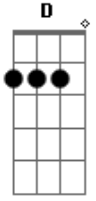

comes(?)

Enjoy...

(finishes solo on high e string, fret 10....B string, fret 10 repeated)

CapriAlba - 2004

Transcription by Capri Alba

[CapriA]

Acordes

© ukulele-chords.com