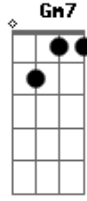

© ukulele-chords.com