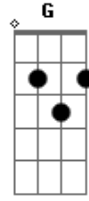

© ukulele-chords.com