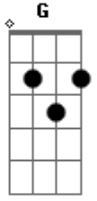

© ukulele-chords.com