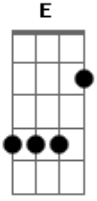

© ukulele-chords.com