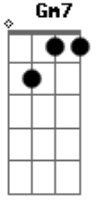

© ukulele-chords.com