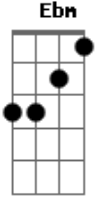

© ukulele-chords.com