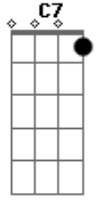

© ukulele-chords.com