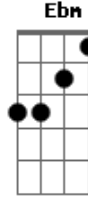

© ukulele-chords.com