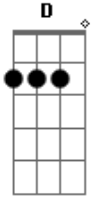

comes(?)

Enjoy...

(finishes solo on high e string, fret 10...**B** string, fret 10 repeated)

CapriAlba - 2004

Transcription by Capri Alba

[CapriA]

Acordes

© ukulele-chords.com