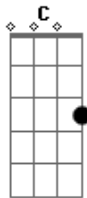

Crowded House - Better be home soon

Tom: C
Intro: C G

C Am
somewhere deep inside
something's got a hold on you
C Am
and it's pushing me aside
Em Em
see it stretch on forever

C C7
I know I'm right
F F
for the first time in my life
G
that's why I tell you
C G7
you'd better be home soon

C Am
stripping back the coats
Em G
of lies and deception
C Am
back to nothingness
Em G
like a week in the desert

C C7
I know I'm right
F F
for the first time in my life

G
that's why I tell you
C Em
you'd better be home soon
Bb D G
so don't say no, don't say nothing's wrong
Bb A7 D
cos when you get back home maybe I'll be gone

C Am Em G
C Am Em F Bb7

C Am
it would cause me pain
Em G
if we were to end it
C Am
but I could start again
Em G
you can depend on it

C C7
I know I'm right
F F
for the first time in my life
G
that's why I tell you
Am D
you'd better be home soon
F G
that's why I tell you
you'd better be home soon

Acordes

© ukulele-chords.com