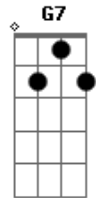

© ukulele-chords.com