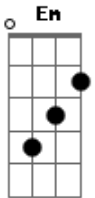

© ukulele-chords.com