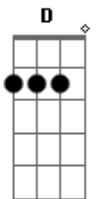

© ukulele-chords.com