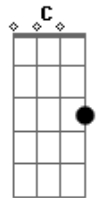

Crowded House - Better be home soon

Tom: C
Intro: C G

C Am
somewhere deep inside
something's got a hold on you
C Am
and it's pushing me aside
Em Em7
see it stretch on forever

C C7
I know I'm right
F F
for the first time in my life
G
that's why I tell you
C G7
you'd better be home soon

C Am
stripping back the coats
Em G
of lies and deception
C Am
back to nothingness
Em G
like a week in the desert

C C7
I know I'm right
F F
for the first time in my life

G
that's why I tell you
C Em7
you'd better be home soon

Bb D G
so don't say no, don't say nothing's wrong
Bb A7 D
cos when you get back home maybe I'll be gone

C Am Em G
C Am Em F Bb7

C Am
it would cause me pain
Em G
if we were to end it
C Am
but I could start again
Em G
you can depend on it

C C7
I know I'm right
F F
for the first time in my life
G
that's why I tell you
Am D
you'd better be home soon
F G
that's why I tell you
you'd better be home soon

Acordes

© ukulele-chords.com