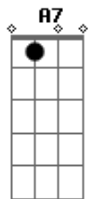

© ukulele-chords.com