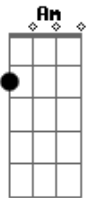

Crowded House - Better be home soon

Tom: C
Intro: C G

C Am
somewhere deep inside
something's got a hold on you
C Am
and it's pushing me aside
Em Em7
see it stretch on forever

C C7
I know I'm right
F F
for the first time in my life
G
that's why I tell you
C G7
you'd better be home soon

C C7
I know I'm right
F F
for the first time in my life
G
that's why I tell you
Am D
you'd better be home soon
F G
that's why I tell you
you'd better be home soon

Acordes

© ukulele-chords.com

© ukulele-chords.com