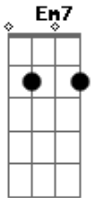

© ukulele-chords.com