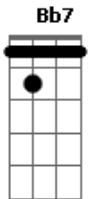

© ukulele-chords.com