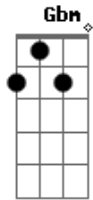

© ukulele-chords.com