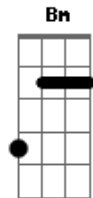

© ukulele-chords.com