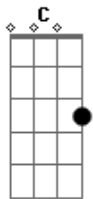

© ukulele-chords.com