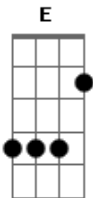

© ukulele-chords.com