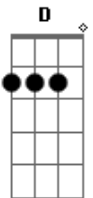

© ukulele-chords.com