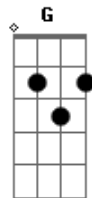

© ukulele-chords.com