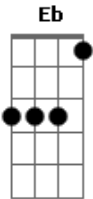

© ukulele-chords.com