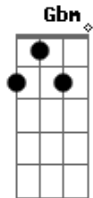

© ukulele-chords.com