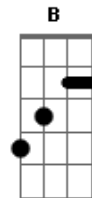

© ukulele-chords.com