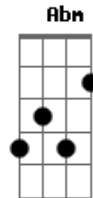

© ukulele-chords.com