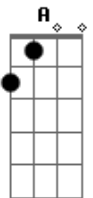

Tom: A

D
Oh Captain, What Are We Hiding From?
E A E E A E
You've Been Hiding From The Start Did Some Lover Steal Your Heart,

G Gbm
Or Did The Full MoNn Make You Mad?

D
h Captain, Why These Speechless Seas
E A E E A E
That Never Come To Land? Oh I Need To Understand.

G A
Could A Little Light Be That Bad?

(E Dbm D E A Bm E) (2x)

E
I Can See Your Hands Are Roughened By The Wheel And The Rope.
D A D

I'd Like To Look To You For Hope, I Think It's Hiding There.

E
This Boat Is Blacked Out Like A City
Gbm Abm A Bm
Awaiting Bombers In The Night Oh You Hd Your Helm So Tight

G A
And Yet The Sky Seems So Fair.

B
Who Guides This Ship. Dreaming Through The Seas
A E A E Gbm G A
Turning And Searching, Whichever Way You Please?

B
Speak To Me, I Need To See Your Face,
A E A E A E Gbm D C
Shadowy Captain, In A Darkened Space.

(E Dbm D E A Bm E) (2x)

E
If I Were To Spy A City Floating Just Above The Sea,
D Dbm A
Could We Stop And Look For Me Among Those Playing On The Pier?

E
Or Would You Turn Away Knowing,

E
It Was Still A Ways Away, And If I Was There Today

G Gbm
You Could Not See Me All That Clear

B
Who Guides This Ship. Dreaming Through The Seas
A E A E Gbm G A
Turning And Searching, Whichever Way You Please?

B
Speak To Me, I Need To See Your Face,
A E A E A E Gbm D C
Shadowy Captain, In A Darkened Space.

(E Dbm D E A Bm E) (2x)

Gbm Abm Gbm Abm
Shadow Captain
Gbm Abm Gbm Abm
Of A Charcoal Ship,
Gbm Abm Gbm Abm
Shadow Captain
Gbm Abm Gbm Abm

Of A Charcoal Ship,

Gbm Eb (E Dbm D E A Bm E) (2x)
Trying To Give The Light The Slip

Acordes

© ukulele-chords.com