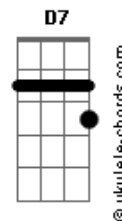

Crosby, Stills and Nash - Carried Away

tom:
Intro: Am Dm G
C G Am

Am Dm
You came from out of the skies
Your skin and your eyes
The colours of bronze
The moon in your ear
Twinkled and shone
Soon you'll be gone

Am Dm
Sailing out on the blue
Your old man and you
Drifting along
Leaving me here
Thinking it through
Soon you'll be gone

D7 F
Moving through my changes as fast as I can

Acordes

D7 F
Trying to bring a balance to me and the man
D7 G
Part of me is screaming to say
Am
I want to be carried away