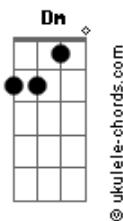

Crosby, Stills and Nash - Carried Away

tom:
Intro: Am Dm G
C G Am

Am Dm
You came from out of the skies

Your skin and your eyes

The colours of bronze

The moon in your ear

Twinkled and shone

Soon you'll be gone

Am Dm
Sailing out on the blue

Your old man and you

Drifting along

G Am
Leaving me here

Thinking it through

Soon you'll be gone

D7 F7M
Moving through my changes as fast as I can

Acordes