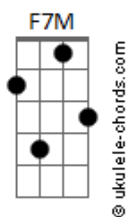

Crosby, Stills and Nash - Carried Away

tom:
Intro: Am Dm G
C G Am

Am Dm
You came from out of the skies

Your skin and your eyes

The colours of bronze

The moon in your ear

Twinkled and shone

Soon you'll be gone

Am Dm
Sailing out on the blue

Your old man and you

Drifting along

G Am
Leaving me here

Thinking it through

Soon you'll be gone

D7 F7M
Moving through my changes as fast as I can

Acordes

D7 F7M
Trying to bring a balance to me and the man

D7 G
Part of me is screaming to say

I want to be carried away

[Interlúdio] Am Dm G
C G Am
C G Am G F7M

D7 F7M
Moving through my changes as fast as I can

D7 F7M
Trying to bring a balance to me and the man

D7 G
Part of me is screaming to say

I want to be carried away

Dm
From out of the skies

Your skin and your eyes

The colours of bronze

G Am
The moon in your ear

Twinkled and shone

Soon you'll be gone