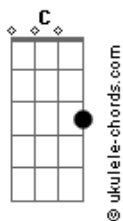

Crosby, Stills and Nash - Carried Away

tom:
Intro: Am Dm G
C G Am

Am Dm
You came from out of the skies

Your skin and your eyes

The colours of bronze

The moon in your ear

Twinkled and shone

Soon you'll be gone

Am Dm
Sailing out on the blue

Your old man and you

Drifting along

G Am
Leaving me here

Thinking it through

Soon you'll be gone

D7 F7M
Moving through my changes as fast as I can

Acordes

D7 F7M
Trying to bring a balance to me and the man

D7 G
Part of me is screaming to say

I want to be carried away

[Interlúdio] Am Dm G
C G Am
C G Am G F7M

D7 F7M
Moving through my changes as fast as I can

D7 F7M
Trying to bring a balance to me and the man