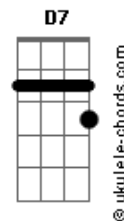

Crosby, Stills and Nash - Carried Away

tom:
Intro: Am Dm G
C G Am

Am Dm
You came from out of the skies

Your skin and your eyes

The colours of bronze

The moon in your ear

Twinkled and shone

Soon you'll be gone

Am Dm
Sailing out on the blue

Your old man and you

Drifting along

G Am
Leaving me here

Thinking it through

Soon you'll be gone

D7 F7M
Moving through my changes as fast as I can

Acordes

D7 F7M
Trying to bring a balance to me and the man

D7 G
Part of me is screaming to say

I want to be carried away

[Interlúdio] Am Dm G
C G Am
C G Am G F7M

D7 F7M
Moving through my changes as fast as I can

D7 F7M
Trying to bring a balance to me and the man

D7 G
Part of me is screaming to say

I want to be carried away

Dm
From out of the skies

Your skin and your eyes

The colours of bronze

G Am
The moon in your ear

Twinkled and shone

Soon you'll be gone