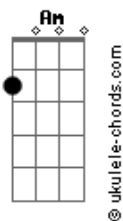

Crosby, Stills and Nash - Carried Away

tom:
Intro: Am Dm G
C G Am

Am Dm
You came from out of the skies

Your skin and your eyes

The colours of bronze

The moon in your ear

Twinkled and shone

Soon you'll be gone

Am Dm
Sailing out on the blue

Your old man and you

Drifting along

G Am
Leaving me here

Thinking it through

Soon you'll be gone

D7 F7M
Moving through my changes as fast as I can

Acordes