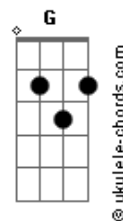

Crosby, Stills and Nash - Carried Away

tom:
Intro: Am Dm G
C G Am

Am Dm
You came from out of the skies

Your skin and your eyes

The colours of bronze

The moon in your ear

Twinkled and shone

Soon you'll be gone

Am Dm
Sailing out on the blue

Your old man and you

Drifting along

G Am
Leaving me here

Thinking it through

Soon you'll be gone

D7 F7M
Moving through my changes as fast as I can

Acordes

D7 F7M
Trying to bring a balance to me and the man

D7 G
Part of me is screaming to say

I want to be carried away

[Interlúdio] Am Dm G
C G Am
C G Am G F7M

D7 F7M
Moving through my changes as fast as I can

D7 F7M
Trying to bring a balance to me and the man

D7 G
Part of me is screaming to say

I want to be carried away

Dm
From out of the skies

Your skin and your eyes

The colours of bronze

G Am
The moon in your ear

Twinkled and shone

Soon you'll be gone