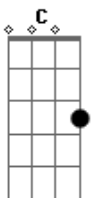

Cris Romagnã - High

Tom: C

Intro: C G Am D F C G Am F

Verse 1:

Up in the sky C
Lonely as I am G
Laying on the clouds Am
My mind lies F

Wake up first light C
Peace, love and life G
Thanks Pachamama Am
I smile like a child D
A wild child F

Interlude: C G Am F

Verse 2:

I remember the old times C
Everything felt so right G
But now we give up Am
Before we even try F
I?m stuck in this lie C
That makes me feel blind G
Misleading voices Am
Tricking my mind D
Tricking my mind F

Chorus:

I?m high up in the sky C G
I?m alone but it will not fade away Bb F
I?m high up in the sky C G
I?m alone but it will not fade away Bb

It?s where I want to spend the rest of my days Fm Am F
Now I?m back to real life

Verse 3:

It?s like I?m on a trial C
Won?t you stay for a while? G
Help me get through this Am
Before it drives me wild F

When I?m on my own C
I?m solid as stone G
Until the voices come back Am
And break me apart D
Break me apart F

Chorus:

I?m high up in the sky C G
I?m alone but it will not fade away Bb F
I?m high up in the sky C G
It?s where I want to spend the rest of my days F Bb
I?m high up in the sky C G
I?m alone but it will not fade away Bb F
I?m high up in the sky Am G
It?s where I want to spend the rest of my days?. Uhummm Fm C G Am
Now I?m back to real life
Final:
I smile like a child D F
I smile like a child D F
I smile like a child D F
I smile like a child D F
A wild child F D F

Acordes

© ukulele-chords.com