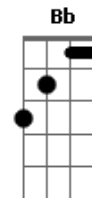

© ukulele-chords.com