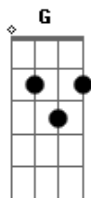

© ukulele-chords.com