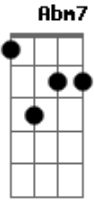

Cris e Nelson - Quero Louvar a Ti

Tom: A
Intro: E B Dbm E B Dbm D A A D A A

E B Dbm Abm A7 E Gbm7 A
Quero louvar a Ti, Senhor, Senhor
E B Dbm Abm A7 E A
Quero louvar a Ti, Senhor, Senhor

A B A
B
Quero louvar à Ti, Senhor! Agradecer à Ti, Senhor
C Dbm Dbm Dbm
Bendizer o teu nome Santo, Forte, Justo
Gbm A
Soberano para sempre

E B Dbm Abm A7 E A
Quero louvar a Ti, Senhor, Senhor
B E B Dbm Abm A7 E A
Quero louvar a Ti, Senhor, Senhor

Acordes

A
© ukulele-chords.com

E
© ukulele-chords.com

B
© ukulele-chords.com

Dbm
© ukulele-chords.com

D
© ukulele-chords.com

Abm
© ukulele-chords.com

A7
© ukulele-chords.com

Gbm7
© ukulele-chords.com

C
© ukulele-chords.com

Gbm
© ukulele-chords.com

Dbm7
© ukulele-chords.com

Dbm6
© ukulele-chords.com