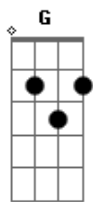

D C G  
Saw a slight distraction standin' by the road;

C A  
She was smilin' there, yellow in her hair;

D  
Do you wanna, I was thinkin', would you care.

Chorus:

A Riff1  
Sweet Hitch-a-Hiker,

D G D Riff2  
We could make music at the Greasy King.

D C G  
I turned away to see her, Woah! she caught my eye,

C A  
But I was rollin' down, movin' too fast;

D

Do you wanna, She was thinkin' can it last.

Chorus:

A Riff1  
Sweet Hitch-a-Hiker,

D G D Riff2  
We could make music at the Greasy King.

D G  
Wond'ring if you're goin' in my way, won't you give a poor boy a ride?

D C G  
Here she comes a ridin', Lord, she's flyin' high.

C A  
But she was rollin' down, movin' too fast;

D  
Do you wanna, She was thinkin' can I last.

Chorus:

A Riff1  
Sweet Hitch-a-Hiker,

D G D Riff2  
We could make music at the Greasy King.

A Riff1  
Sweet Hitch-a-Hiker,

D G Riff2  
Won't you ride on my fast machine?