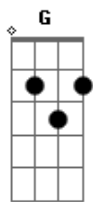

D C G
Saw a slight distraction standin' by the road;

C A
She was smilin' there, yellow in her hair;

D
Do you wanna, I was thinkin', would you care.

Chorus:

A Riff1
Sweet Hitch-a-Hiker,

D G D Riff2
We could make music at the Greasy King.

D C G
I turned away to see her, Woah! she caught my eye,

C A
But I was rollin' down, movin' too fast;

D

Do you wanna, She was thinkin' can it last.

Chorus:

A Riff1
Sweet Hitch-a-Hiker,

D G D Riff2
We could make music at the Greasy King.

D G
Wond'ring if you're goin' in my way, won't you give a poor boy a ride?

D C G
Here she comes a ridin', Lord, she's flyin' high.

C A
But she was rollin' down, movin' too fast;

D
Do you wanna, She was thinkin' can I last.

Chorus:

A Riff1
Sweet Hitch-a-Hiker,

D G D Riff2
We could make music at the Greasy King.

A Riff1
Sweet Hitch-a-Hiker,

D G Riff2
Won't you ride on my fast machine?

Acordes

© ukulele-chords.com

© ukulele-chords.com