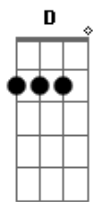

D G
Wond'ring if you're goin' in my way, won't you give a poor boy a ride?

D C G
Here she comes a ridin', Lord, she's flyin' high.

C A
But she was rollin' down, movin' too fast;

D
Do you wanna, She was thinkin' can I last.

Chorus:

A Riff1
Sweet Hitch-a-Hiker,

D G D Riff2
We could make music at the Greasy King.

A Riff1
Sweet Hitch-a-Hiker,

D G Riff2
Won't you ride on my fast machine?

Acordes

© ukulele-chords.com

© ukulele-chords.com