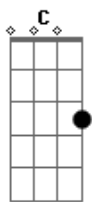

D C G  
Saw a slight distraction standin' by the road;

C A  
She was smilin' there, yellow in her hair;

D  
Do you wanna, I was thinkin', would you care.

Chorus:

A Riff1  
Sweet Hitch-a-Hiker,

D G D Riff2  
We could make music at the Greasy King.

D C G  
I turned away to see her, Woah! she caught my eye,

C A  
But I was rollin' down, movin' too fast;

D

Do you wanna, She was thinkin' can it last.

Chorus:

A Riff1  
Sweet Hitch-a-Hiker,

D G D Riff2  
We could make music at the Greasy King.

D G  
Wond'ring if you're goin' in my way, won't you give a poor boy a ride?

D C G  
Here she comes a ridin', Lord, she's flyin' high.

C A  
But she was rollin' down, movin' too fast;

D  
Do you wanna, She was thinkin' can I last.

Chorus:

A Riff1  
Sweet Hitch-a-Hiker,

D G D Riff2  
We could make music at the Greasy King.

A Riff1  
Sweet Hitch-a-Hiker,

D G Riff2  
Won't you ride on my fast machine?