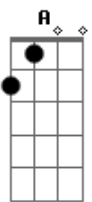

© ukulele-chords.com