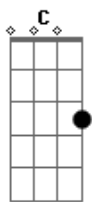

D C G
Saw a slight distraction standin' by the road;

C A
She was smilin' there, yellow in her hair;

D
Do you wanna, I was thinkin', would you care.

Chorus:

A Riff1
Sweet Hitch-a-Hiker,

D G D Riff2
We could make music at the Greasy King.

D C G
I turned away to see her, Woah! she caught my eye,

C A
But I was rollin' down, movin' too fast;

D

Do you wanna, She was thinkin' can it last.

Chorus:

A Riff1
Sweet Hitch-a-Hiker,

D G D Riff2
We could make music at the Greasy King.

D G
Wond'ring if you're goin' in my way, won't you give a poor boy a ride?

D C G
Here she comes a ridin', Lord, she's flyin' high.

C A
But she was rollin' down, movin' too fast;

D
Do you wanna, She was thinkin' can I last.

Chorus:

A Riff1
Sweet Hitch-a-Hiker,

D G D Riff2
We could make music at the Greasy King.

A Riff1
Sweet Hitch-a-Hiker,

D G Riff2
Won't you ride on my fast machine?

Acordes

© ukulele-chords.com

© ukulele-chords.com