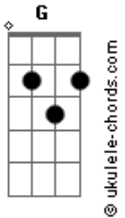

Creedence Clearwater Revival - Sailor Lament

Tom: G

Verse:

G C G
Woke up early feelin' light
D C G
Shame, it's a shame
C G
Somebody got to me last night
D C G
Shame, it's a shame
Sat down for a friendly duel
Shame, it's a shame
With one-eyed jacks and jokers, too
Shame, it's a shame

Chorus:

C G

Acordes

Ooh, sailor man

D C G
Shame, it's a shame

C G
Ooh, sailor man

D C G
Shame, it's a shame

Poormouth Henry turned on me
Shame, it's a shame
Said, "Boy, I'm gonna pick you c'lean."
Shame, it's a shame

Henry said, "Don't you mess that pile,"
Shame, it's a shame
Had three aces 'n' he had five
Shame, it's a shame

Enjoy!