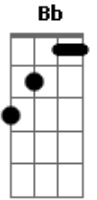

© ukulele-chords.com