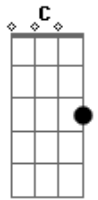

© ukulele-chords.com