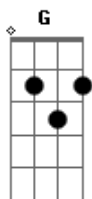

Creedence Clearwater Revival - Looking Out My Backdoor

Tom: C
Intro: C Am F C G C

C Am
Just got home from Illinois, lock the front door, oh boy!
F C G
Got to sit down take a rest on the porch.
C Am
Imagination sets in, pretty soon I'm singin',
F C G C
doo, doo, doo, lookin' out my back door.

C Am
There's a giant doin' cartwheels, a statue wearin' high heels,
F C G
look at all the happy creatures dancin' on the lawn.
C Am
A dinosaur victrola, listenin' to Buck Owens,
F C G C
doo, doo, doo, lookin' out my back door.

G F C
Tamborines and elephants are playin' in the band.
Am G
Won't you take a ride on the flyin' spoon? doo, doo, doo
C Am
Wondrous apparition, provided by magician,
F C G C

doo, doo, doo, lookin' out my back door.

Final: (mais rápido)
G D G D A D

Acordes

© ukulele-chords.com

© ukulele-chords.com

© ukulele-chords.com

© ukulele-chords.com

© ukulele-chords.com

© ukulele-chords.com