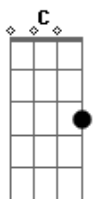

Creedence Clearwater Revival - Looking Out My Backdoor

Tom: C
Intro: C Am F C G C

C Am
Just got home from Illinois, lock the front door, oh boy!
F C G
Got to sit down take a rest on the porch.
C Am
Imagination sets in, pretty soon I'm singin',
F C G C
doo, doo, doo, lookin' out my back door.

C Am
There's a giant doin' cartwheels, a statue wearin' high heels,
F C G
look at all the happy creatures dancin' on the lawn.
C Am
A dinosaur victrola, listenin' to Buck Owens,
F C G C
doo, doo, doo, lookin' out my back door.

G F C
Tamborines and elephants are playin' in the band.
Am G
Won't you take a ride on the flyin' spoon? doo, doo, doo
C Am
Wondrous apparition, provided by magician,
F C G C

doo, doo, doo, lookin' out my back door.

(Solo 1) C Am F C G
C Am F C G C

G F C
Tamborines and elephants are playin' in the band.
Am G
Won't you take a ride on the flyin' spoon? doo, doo, doo
C Am
Bother me tomorrow, today I'll buy no sorrows,
F C G C
doo, doo, doo, lookin' out my back door.

(Solo 2) D Gb4 G D A

D Gb4
Forward troubles Illinois, lock the front door, oh boy!
G D A
Look at all the happy creatures dancin' on the lawn.

Fica mais lenta nesse ponto

D Gb4
Bother me tomorrow, today I'll buy no sorrows,
G D A D
doo, doo, doo, lookin' out my back door.

Final: (mais rápido)
G D G D A D

Acordes

© ukulele-chords.com